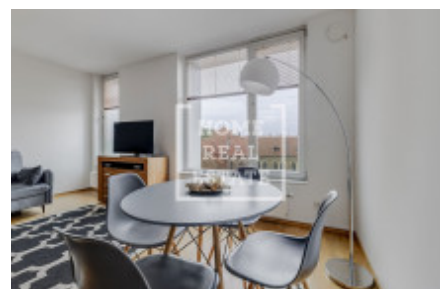

HOME
REAL
ESTATE

Sale flat 1+kk, 45 m² - Švédská, Smíchov

ID	36744	Price per m ²	190 889 Kč
Price	8 590 000 Kč	Offer	Sale
Group	1+kk	Furnished	Furnished
Location	Švédská	Ownership	Personal
Usable area	45 m ²	Floor	5 - Floor
City	Prague	District	Smíchov
City district	Smíchov	Status	On sale