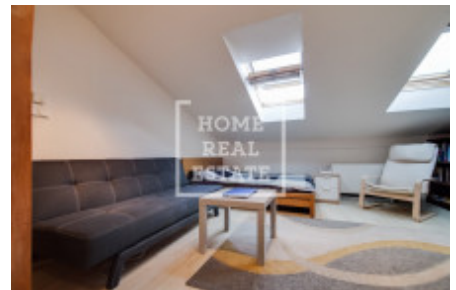

## Rent flat 1+kk, 35 m<sup>2</sup> - Davídkova, Libeň

ID	<a href="#">36730</a>	Offer	Rental
Group	1+kk	Furnished	Furnished
Location	Davídkova	Ownership	Personal
Usable area	35 m <sup>2</sup>	Floor	4 - Floor
City	<a href="#">Prague</a>	District	<a href="#">Libeň</a>
City district	<a href="#">Kobylisy</a>	Status	Realized