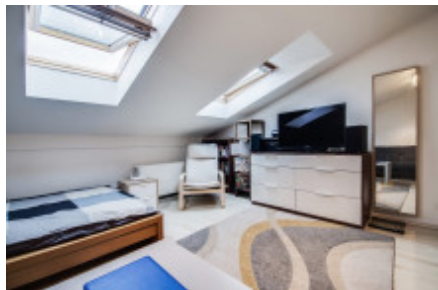

## Rent flat 1+kk, 35 m<sup>2</sup> - Davídkova, Libeň

ID	<a href="#">36730</a>	Offer	Rental
Group	1+kk	Furnished	Furnished
Location	Davídkova	Ownership	Personal
Usable area	35 m <sup>2</sup>	Floor	4 - Floor
City	<a href="#">Prague</a>	District	<a href="#">Libeň</a>
City district	<a href="#">Kobylisy</a>	Status	Realized