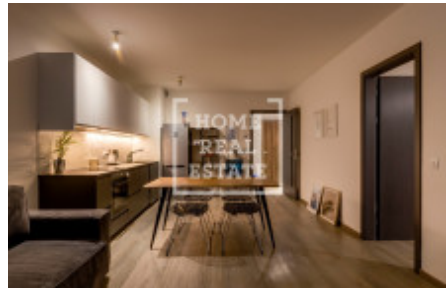

# Rent flat 2+kk, 65 m2 - Naskové, Košíře

|             |                        |               |                        |
|-------------|------------------------|---------------|------------------------|
| ID          | <a href="#">36726</a>  | Offer         | Rental                 |
| Group       | 2+kk                   | Furnished     | Furnished              |
| Location    | Naskové                | Ownership     | Personal               |
| Usable area | 65 m <sup>2</sup>      | Balcony       | Balcony                |
| Floor       | 1 - Floor              | City          | <a href="#">Prague</a> |
| District    | <a href="#">Košíře</a> | City district | <a href="#">Košíře</a> |
| Status      | Realized               |               |                        |