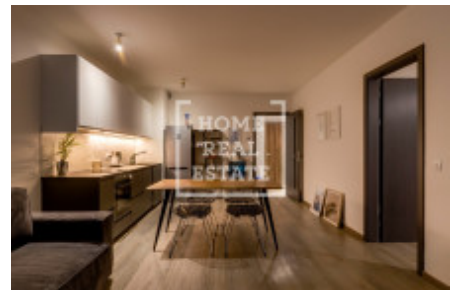

Rent flat 2+kk, 65 m² - Naskové, Košíře

| | | | |
|-------------|------------------------|--------------------------|------------------------|
| ID | 36726 | Price per m ² | 493 Kč |
| Price | 32 000 Kč | Offer | Rental |
| Group | 2+kk | Furnished | Furnished |
| Location | Naskové | Ownership | Personal |
| Usable area | 65 m ² | Balcony | Balcony |
| Floor | 1 - Floor | City | Prague |
| District | Košíře | City district | Košíře |
| Status | On sale | | |