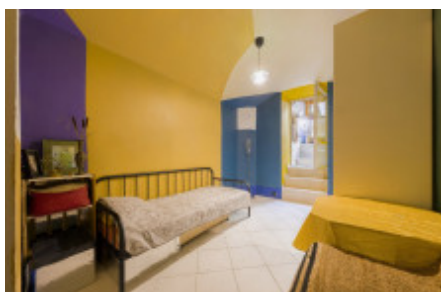

## Sale flat 1+1, 22 m<sup>2</sup> - Sochařská, Bubeneč

ID	<a href="#">36723</a>	Offer	Sale
Group	1+1	Furnished	Partially furnished
Location	Sochařská	Ownership	Personal
Usable area	22 m <sup>2</sup>	Floor	1 - Floor
City	<a href="#">Prague</a>	District	<a href="#">Bubeneč</a>
City district	<a href="#">Bubeneč</a>	Status	Realized