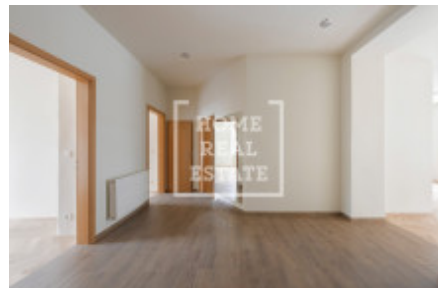

Rent flat 3+kk, 103 m² - Eliášova, Bubeneč

ID	36718	Price per m ²	379 Kč
Price	39 000 Kč	Offer	Rental
Group	3+kk	Furnished	Partially furnished
Location	Eliášova	Ownership	Personal
Usable area	103 m ²	Floor	2 - Floor
City	Prague	District	Bubeneč
City district	Bubeneč	Status	On sale