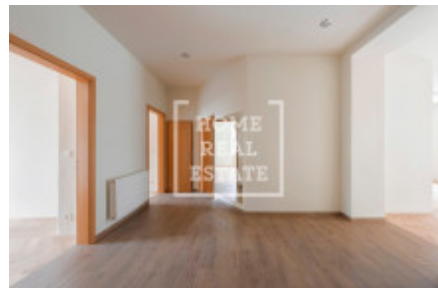

Rent flat 3+kk, 103 m² - Eliášova, Bubeneč

ID	36718	Price per m ²	379 Kč
Price	39 000 Kč	Offer	Rental
Group	3+kk	Furnished	Partially furnished
Location	Eliášova	Ownership	Personal
Usable area	103 m ²	Floor	3 - Floor
City	Prague	District	Bubeneč
City district	Bubeneč	Status	On sale