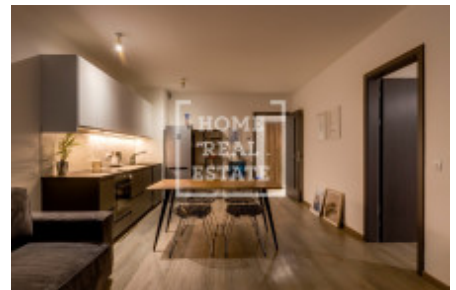

Rent flat 2+kk, 70 m2 - Naskové, Košíře

ID	36711	Offer	Rental
Group	2+kk	Furnished	Furnished
Location	Naskové	Ownership	Personal
Usable area	70 m ²	Balcony	Balcony
Floor	1 - Floor	City	Prague
District	Košíře	City district	Košíře
Status	Realized		