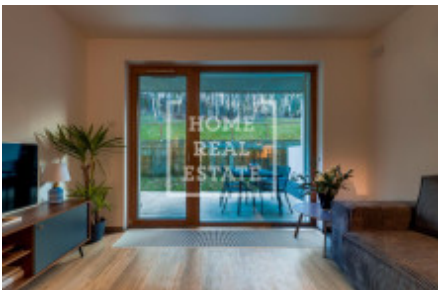

Rent flat 2+kk, 70 m2 - Naskové, Košíře

ID	36711	Offer	Rental
Group	2+kk	Furnished	Furnished
Location	Naskové	Ownership	Personal
Usable area	70 m ²	Balcony	Balcony
Floor	1 - Floor	City	Prague
District	Košíře	City district	Košíře
Status	Realized		