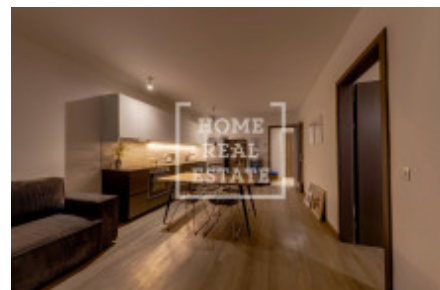

Rent flat 2+kk, 70 m² - Naskové, Košíře

| | | | |
|-------------|------------------------|--------------------------|------------------------|
| ID | 36711 | Price per m ² | 458 Kč |
| Price | 32 000 Kč | Offer | Rental |
| Group | 2+kk | Furnished | Furnished |
| Location | Naskové | Ownership | Personal |
| Usable area | 70 m ² | Balcony | Balcony |
| Floor | 1 - Floor | City | Prague |
| District | Košíře | City district | Košíře |
| Status | On sale | | |