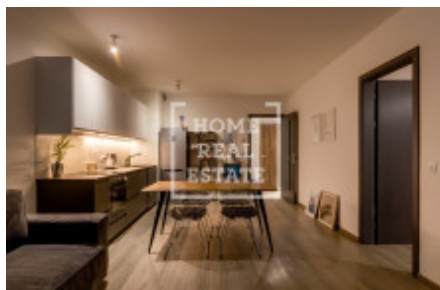

Rent flat 2+kk, 70 m² - Naskové, Košíře

| | | | |
|-------------|------------------------|--------------------------|------------------------|
| ID | 36711 | Price per m ² | 458 Kč |
| Price | 32 000 Kč | Offer | Rental |
| Group | 2+kk | Furnished | Furnished |
| Location | Naskové | Ownership | Personal |
| Usable area | 70 m ² | Balcony | Balcony |
| Floor | 1 - Floor | City | Prague |
| District | Košíře | City district | Košíře |
| Status | On sale | | |