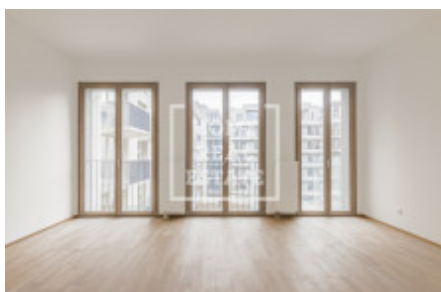

Sale flat 2+kk, 38 m² - Vackové, Smíchov

ID	36706	Price per m ²	209 211 Kč
Price	7 950 000 Kč	Offer	Sale
Group	2+kk	Furnished	unfurnished
Location	Vackové	Ownership	Personal
Usable area	38 m ²	Balcony	Balcony
Floor	4 - Floor	City	Prague
District	Smíchov	Status	On sale