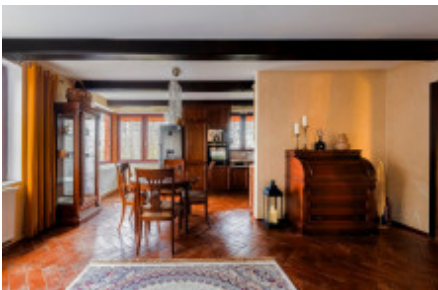

Sale house family, 162 m2, Slapy

ID	36698	Price per m ²	101 852 Kč
Price	16 500 000 Kč	Offer	Sale
Group	Family	Furnished	Furnished
Usable area	162 m ²	Floor	0 - Floor
City	Slapy	District	Slapy
Status	On sale		