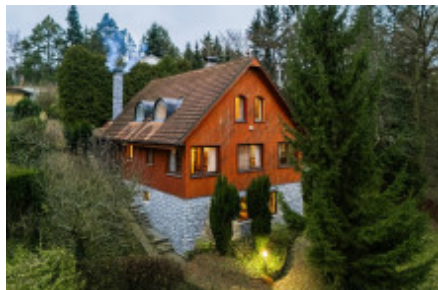

Sale house family, 162 m2, Slapy

ID	36698	Price per m ²	101 852 Kč
Price	16 500 000 Kč	Offer	Sale
Group	Family	Furnished	Furnished
Usable area	162 m ²	Floor	0 - Floor
City	Slapy	District	Slapy
Status	On sale		