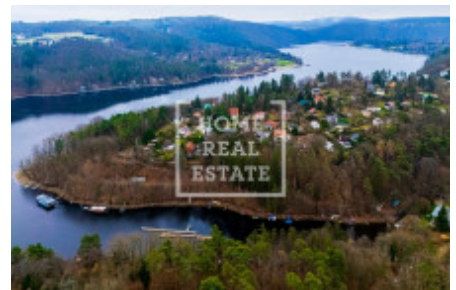

Sale house family, 162 m2, Slapy

ID	36698	Price per m ²	101 852 Kč
Price	16 500 000 Kč	Offer	Sale
Group	Family	Furnished	Furnished
Usable area	162 m ²	Floor	0 - Floor
City	Slapy	District	Slapy
Status	On sale		