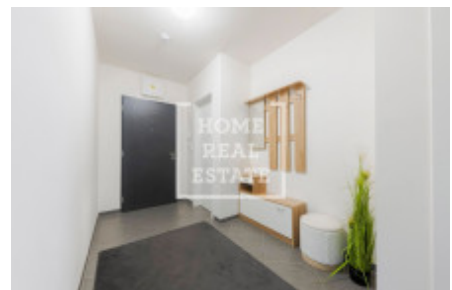

Sale flat 2+kk, 63 m² - Thomasova, Stodůlky

ID	36686	Price per m ²	150 635 Kč
Price	9 490 000 Kč	Offer	Sale
Group	2+kk	Furnished	unfurnished
Location	Thomasova	Ownership	Cooperative
Usable area	63 m ²	Balcony	Balcony
Floor	2 - Floor	City	Prague
District	Stodůlky	Status	On sale