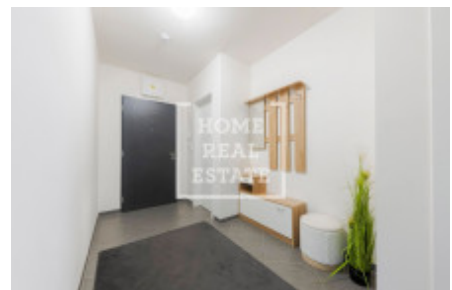

Sale flat 2+kk, 63 m² - Thomasova, Stodůlky

ID	36686	Offer	Sale
Group	2+kk	Furnished	unfurnished
Location	Thomasova	Ownership	Cooperative
Usable area	63 m ²	Balcony	Balcony
Floor	2 - Floor	City	Prague
District	Stodůlky	Status	Realized