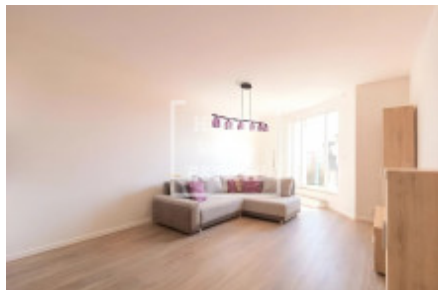

Sale flat 2+kk, 50 m² - Tupolevova, Letňany

ID	36682	Price per m ²	139 800 Kč
Price	6 990 000 Kč	Offer	Sale
Group	2+kk	Furnished	Partially furnished
Location	Tupolevova	Ownership	Personal
Usable area	50 m ²	Balcony	Balcony
Floor	6 - Floor	City	Prague
District	Letňany	City district	Letňany
Status	On sale		