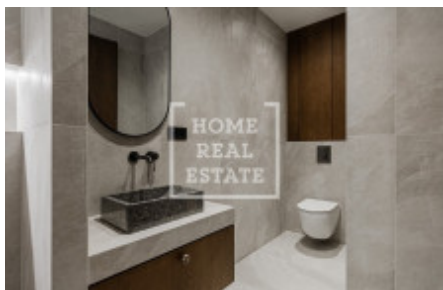

Sale flat 2+kk, 41 m² - Moskevská, Vršovice

ID	36675	Offer	Sale
Group	2+kk	Furnished	Furnished
Location	Moskevská	Ownership	Personal
Usable area	41 m ²	Floor	5 - Floor
City	Prague	District	Vršovice
City district	Vršovice	Status	Realized