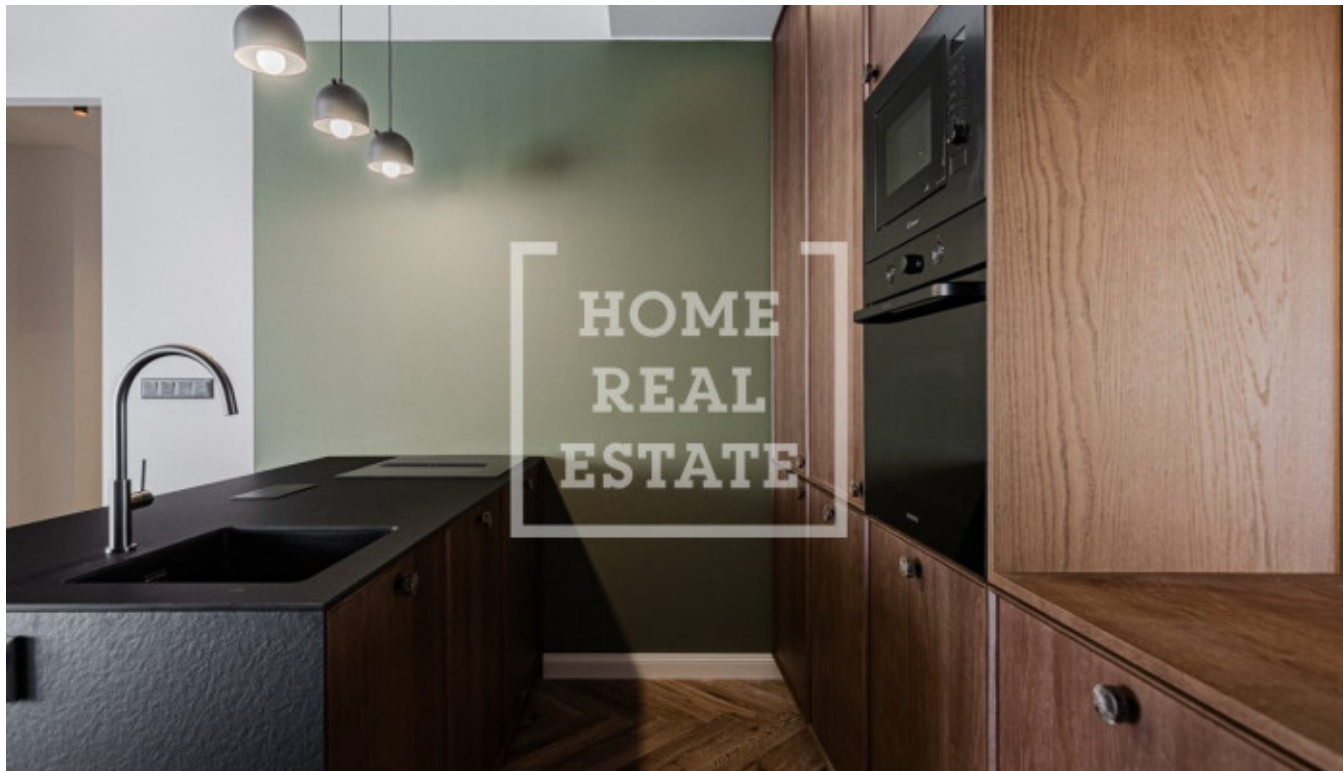

Sale flat 2+kk, 41 m² - Moskevská, Vršovice

ID	36675	Offer	Sale
Group	2+kk	Furnished	Furnished
Location	Moskevská	Ownership	Personal
Usable area	41 m ²	Floor	5 - Floor
City	Prague	District	Vršovice
City district	Vršovice	Status	Realized