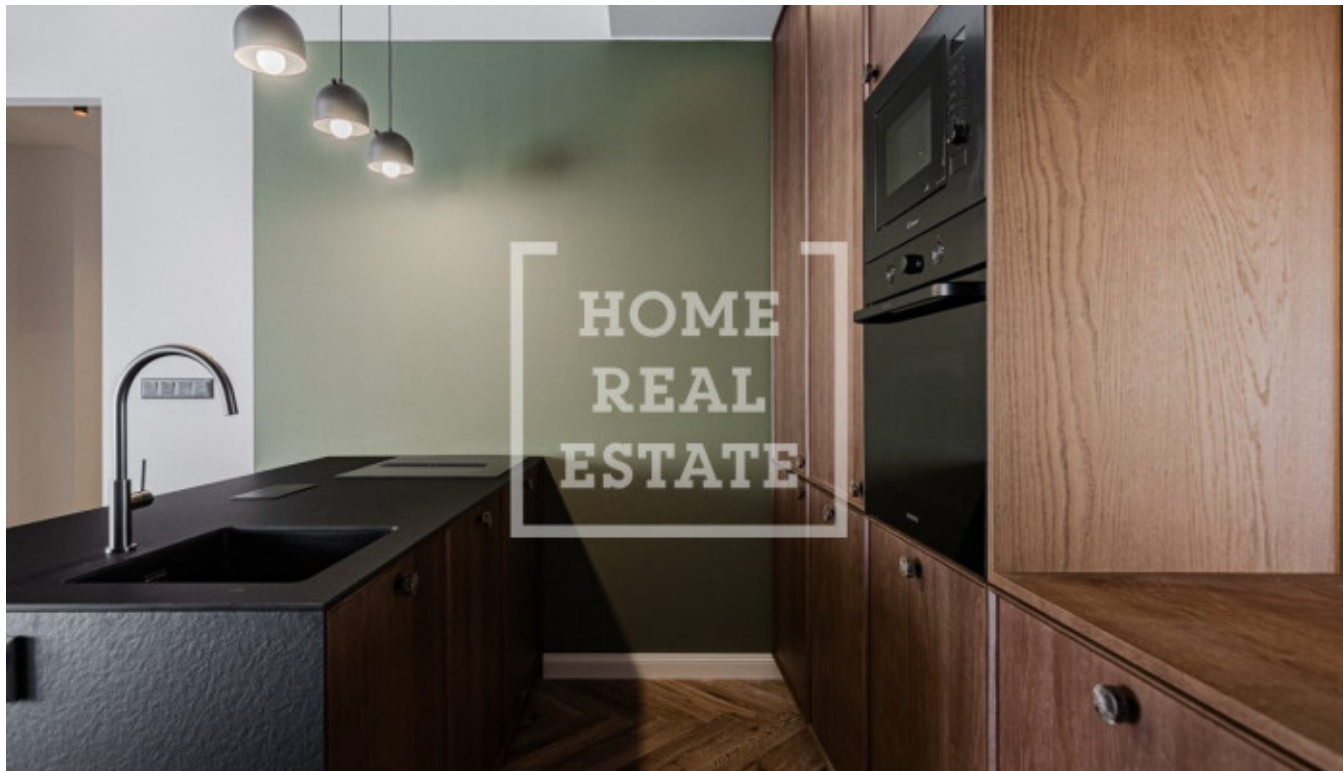

## Sale flat 2+kk, 41 m<sup>2</sup> - Moskevská, Vršovice

ID	<a href="#">36675</a>	Offer	Sale
Group	2+kk	Furnished	Furnished
Location	Moskevská	Ownership	Personal
Usable area	41 m <sup>2</sup>	Floor	5 - Floor
City	<a href="#">Prague</a>	District	<a href="#">Vršovice</a>
City district	<a href="#">Vršovice</a>	Status	Realized