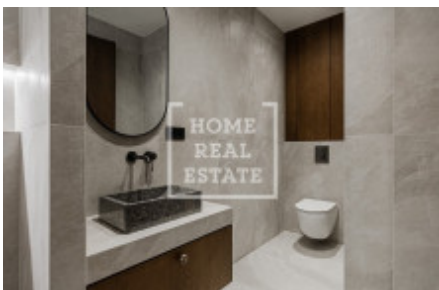

Sale flat 2+kk, 41 m² - Moskevská, Vršovice

ID	36675	Offer	Sale
Group	2+kk	Furnished	Furnished
Location	Moskevská	Ownership	Personal
Usable area	41 m ²	Floor	5 - Floor
City	Prague	District	Vršovice
City district	Vršovice	Status	Realized