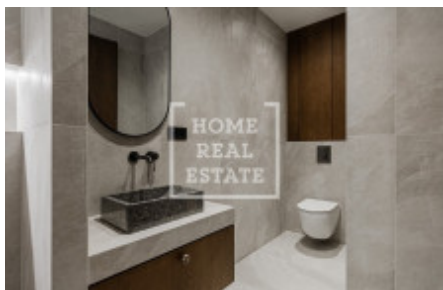

## Sale flat 2+kk, 41 m<sup>2</sup> - Moskevská, Vršovice

ID	<a href="#">36675</a>	Offer	Sale
Group	2+kk	Furnished	Furnished
Location	Moskevská	Ownership	Personal
Usable area	41 m <sup>2</sup>	Floor	5 - Floor
City	<a href="#">Prague</a>	District	<a href="#">Vršovice</a>
City district	<a href="#">Vršovice</a>	Status	Realized