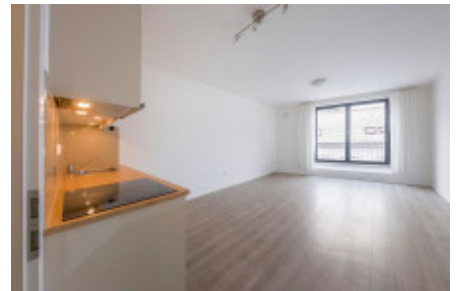

HOME
REAL
ESTATE

Sale flat 1+kk, 36 m² - Pod Barvířkou, Smíchov