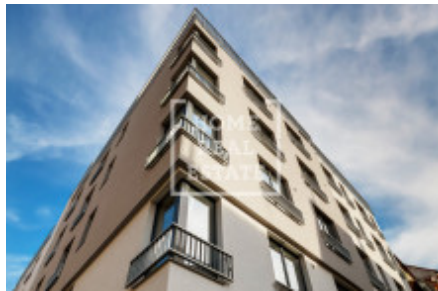

HOME
REAL
ESTATE

Sale flat 1+kk, 36 m² - Pod Barvířkou, Smíchov

ID	36671	Price per m ²	180 278 Kč
Price	6 490 000 Kč	Offer	Sale
Group	1+kk	Furnished	Furnished
Location	Pod Barvířkou	Ownership	Personal
Usable area	36 m ²	Floor	4 - Floor
City	Prague	District	Smíchov
City district	Smíchov	Status	On sale