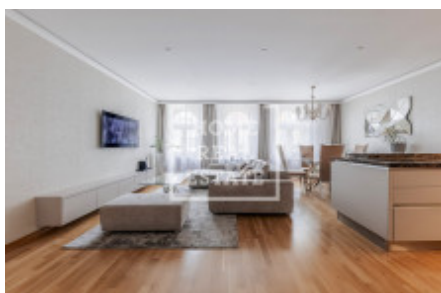

Rent flat 3+kk, 98 m² - Krakovská, Nové Město

ID	36668	Price per m ²	613 Kč
Price	60 000 Kč	Offer	Rental
Group	3+kk	Furnished	Furnished
Location	Krakovská	Ownership	Personal
Usable area	98 m ²	Floor	7 - Floor
City	Prague	District	Nové Město
City district	Nové Město	Status	On sale