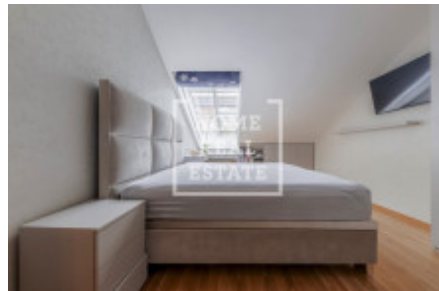

Rent flat 3+kk, 98 m² - Krakovská, Nové Město

ID	36668	Price per m ²	613 Kč
Price	60 000 Kč	Offer	Rental
Group	3+kk	Furnished	Furnished
Location	Krakovská	Ownership	Personal
Usable area	98 m ²	Floor	7 - Floor
City	Prague	District	Nové Město
City district	Nové Město	Status	On sale