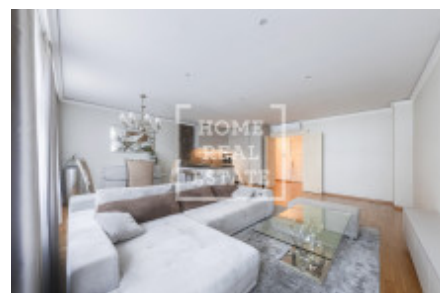

Rent flat 3+kk, 98 m² - Krakovská, Nové Město

ID	36668	Price per m ²	613 Kč
Price	60 000 Kč	Offer	Rental
Group	3+kk	Furnished	Furnished
Location	Krakovská	Ownership	Personal
Usable area	98 m ²	Floor	7 - Floor
City	Prague	District	Nové Město
City district	Nové Město	Status	On sale