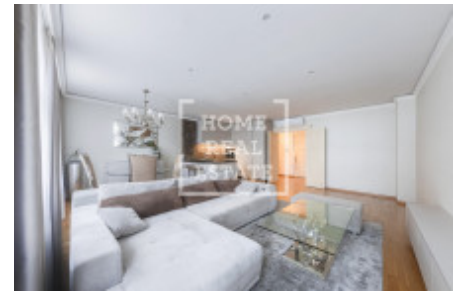

Rent flat 3+kk, 98 m² - Krakovská, Nové Město

ID	36668	Price per m ²	613 Kč
Price	60 000 Kč	Offer	Rental
Group	3+kk	Furnished	Furnished
Location	Krakovská	Ownership	Personal
Usable area	98 m ²	Floor	7 - Floor
City	Prague	District	Nové Město
City district	Nové Město	Status	On sale