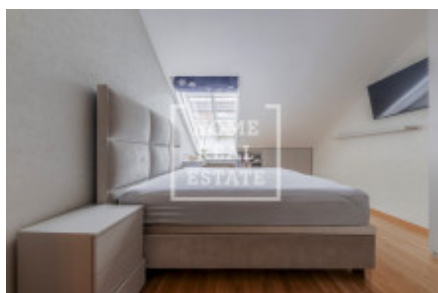

Rent flat 3+kk, 98 m² - Krakovská, Nové Město

ID	36668	Price per m ²	613 Kč
Price	60 000 Kč	Offer	Rental
Group	3+kk	Furnished	Furnished
Location	Krakovská	Ownership	Personal
Usable area	98 m ²	Floor	7 - Floor
City	Prague	District	Nové Město
City district	Nové Město	Status	On sale