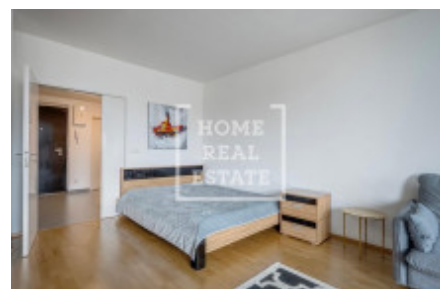

HOME
REAL
ESTATE

Rent flat 1+kk, 45 m² - Švédská, Smíchov

ID	36662	Price per m ²	500 Kč
Price	22 500 Kč	Offer	Rental
Group	1+kk	Furnished	Furnished
Location	Švédská	Ownership	Personal
Usable area	45 m ²	Floor	5 - Floor
City	Prague	District	Smíchov
City district	Smíchov	Status	On sale