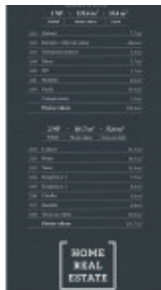

## Sale house family, 231 m<sup>2</sup> - Na Borech,

ID	<a href="#">36657</a>	Price per m <sup>2</sup>	69 048 Kč
Price	15 950 000 Kč	Offer	Sale
Group	Family	Location	Na Borech
Usable area	231 m <sup>2</sup>	Floor	0 - Floor
City	<a href="#">Vysoký Újezd</a>	Status	On sale