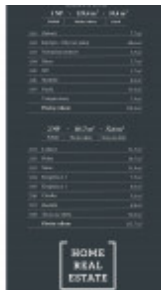

## Sale house family, 231 m<sup>2</sup> - Na Borech,

ID	<a href="#">36657</a>	Price per m <sup>2</sup>	67 923 Kč
Price	15 690 000 Kč	Offer	Sale
Group	Family	Location	Na Borech
Usable area	231 m <sup>2</sup>	Floor	0 - Floor
City	<a href="#">Vysoký Újezd</a>	Status	On sale