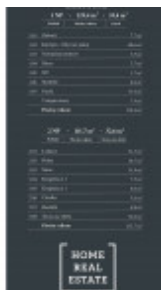

# Sale house family, 231 m<sup>2</sup> - Na Borech,

ID	<a href="#">36657</a>	Price per m <sup>2</sup>	68 182 Kč
Price	15 750 000 Kč	Offer	Sale
Group	Family	Location	Na Borech
Usable area	231 m <sup>2</sup>	Floor	0 - Floor
City	<a href="#">Vysoký Újezd</a>	Status	On sale