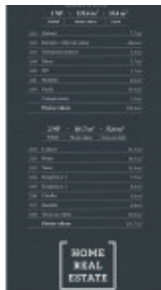

Sale house family, 231 m² - Na Borech,

ID	36657	Price per m ²	67 923 Kč
Price	15 690 000 Kč	Offer	Sale
Group	Family	Location	Na Borech
Usable area	231 m ²	Floor	0 - Floor
City	Vysoký Újezd	Status	On sale