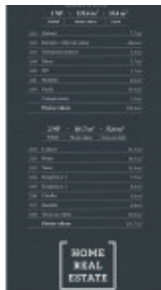

Sale house family, 231 m2 - Na Borech,

ID	36657	Price per m ²	67 923 Kč
Price	15 690 000 Kč	Offer	Sale
Group	Family	Location	Na Borech
Usable area	231 m ²	Floor	0 - Floor
City	Vysoký Újezd	Status	On sale