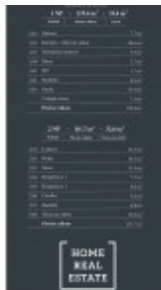

Sale house family, 231 m² - Na Borech,

ID	36657	Price per m ²	66 754 Kč
Price	15 420 000 Kč	Offer	Sale
Group	Family	Location	Na Borech
Usable area	231 m ²	Floor	0 - Floor
City	Vysoký Újezd	Status	On sale