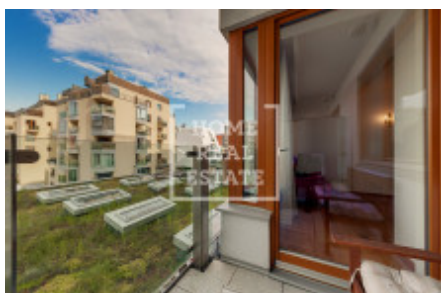

HOME
REAL
ESTATE

Rent flat 2+kk, 72 m2 - Komunardů, Holešovice

ID	36641
Price per m ²	348 Kč
Price	25 000 Kč
Offer	Rental
Group	2+kk
Furnished	Furnished
Location	Komunardů
Ownership	Personal
Usable area	72 m ²
Balcony	Balcony
Floor	3 - Floor
City	Prague
District	Holešovice
City district	Holešovice