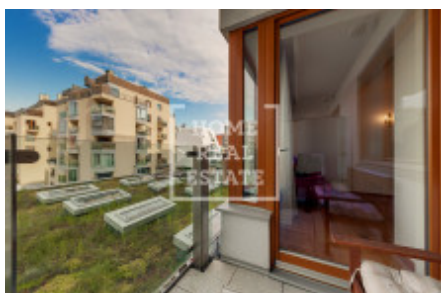

Rent flat 2+kk, 72 m2 - Komunardů, Holešovice

ID	36641	Offer	Rental
Group	2+kk	Furnished	Furnished
Location	Komunardů	Ownership	Personal
Usable area	72 m ²	Balcony	Balcony
Floor	3 - Floor	City	Prague
District	Holešovice	City district	Holešovice
Status	Realized		