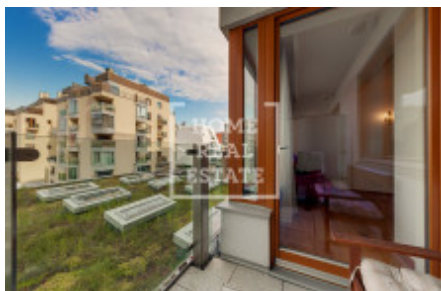

Rent flat 2+kk, 72 m2 - Komunardů, Holešovice

ID	36641	Offer	Rental
Group	2+kk	Furnished	Furnished
Location	Komunardů	Ownership	Personal
Usable area	72 m ²	Balcony	Balcony
Floor	3 - Floor	City	Prague
District	Holešovice	City district	Holešovice
Status	Realized		