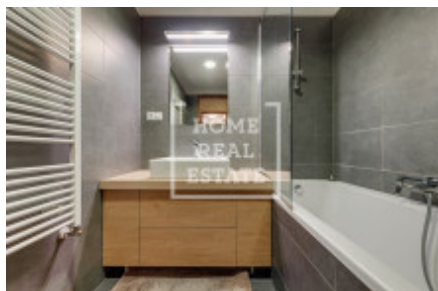

Rent flat 2+kk, 72 m2 - Komunardů, Holešovice

ID	36641	Offer	Rental
Group	2+kk	Furnished	Furnished
Location	Komunardů	Ownership	Personal
Usable area	72 m ²	Balcony	Balcony
Floor	3 - Floor	City	Prague
District	Holešovice	City district	Holešovice
Status	Realized		