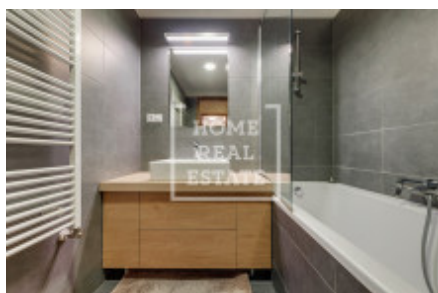

Rent flat 2+kk, 72 m2 - Komunardů, Holešovice

ID	36641	Offer	Rental
Group	2+kk	Furnished	Furnished
Location	Komunardů	Ownership	Personal
Usable area	72 m ²	Balcony	Balcony
Floor	3 - Floor	City	Prague
District	Holešovice	City district	Holešovice
Status	Realized		