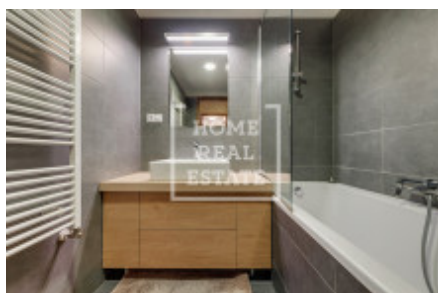

HOME
REAL
ESTATE

Rent flat 2+kk, 72 m2 - Komunardů, Holešovice

ID	36641
Price per m ²	348 Kč
Price	25 000 Kč
Offer	Rental
Group	2+kk
Furnished	Furnished
Location	Komunardů
Ownership	Personal
Usable area	72 m ²
Balcony	Balcony
Floor	3 - Floor
City	Prague
District	Holešovice
City district	Holešovice