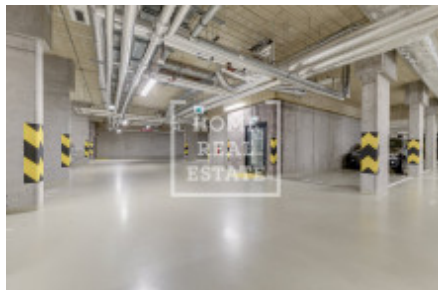

Rent flat 1+kk, 45 m2 - Zvěřinova, Strašnice

ID	36640
Price per m ²	445 Kč
Price	20 000 Kč
Offer	Rental
Group	1+kk
Furnished	Furnished
Location	Zvěřinova
Ownership	Personal
Usable area	45 m ²
Balcony	Balcony
Floor	7 - Floor
City	Prague
District	Strašnice
City district	Strašnice