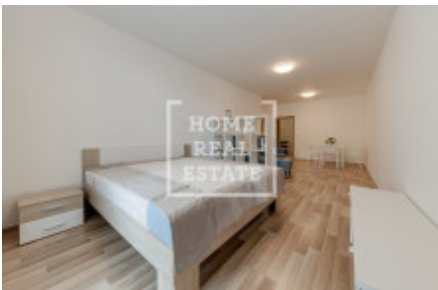

Rent flat 1+kk, 45 m2 - Zvěřinova, Strašnice

ID	36640
Price per m ²	445 Kč
Price	20 000 Kč
Offer	Rental
Group	1+kk
Furnished	Furnished
Location	Zvěřinova
Ownership	Personal
Usable area	45 m ²
Balcony	Balcony
Floor	7 - Floor
City	Prague
District	Strašnice
City district	Strašnice