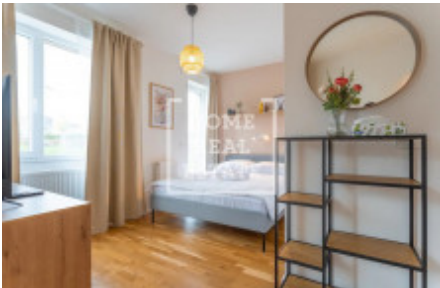

HOME
REAL
ESTATE

Sale flat 1+kk, 28 m², Loučná

ID	36621
Price per m ²	142 858 Kč
Price	4 000 000 Kč
Offer	Sale
Group	1+kk
Furnished	Furnished
Ownership	Personal
Usable area	28 m ²
Floor	1 - Floor
City	Loučná pod Klínovcem
District	Loučná