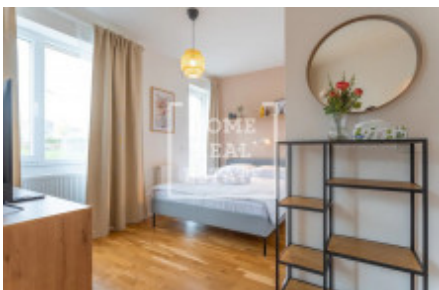

Sale flat 1+kk, 28 m², Loučná

ID	36621	Price per m ²	142 858 Kč
Price	4 000 000 Kč	Offer	Sale
Group	1+kk	Furnished	Furnished
Ownership	Personal	Usable area	28 m ²
Floor	1 - Floor	City	Loučná pod Klínovcem
District	Loučná	Status	On sale