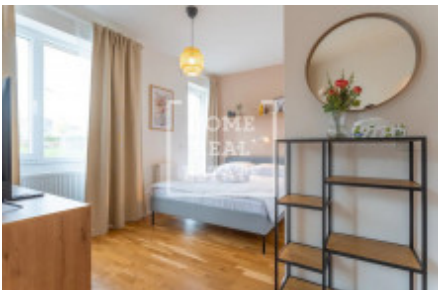

Sale flat 1+kk, 28 m², Loučná

ID	36621	Price per m ²	138 929 Kč
Price	3 890 000 Kč	Offer	Sale
Group	1+kk	Furnished	Furnished
Ownership	Personal	Usable area	28 m ²
Floor	1 - Floor	City	Loučná pod Klínovcem
District	Loučná	Status	On sale