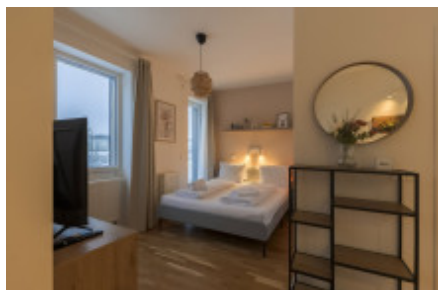

## Sale flat 1+kk, 28 m<sup>2</sup>, Loučná

ID	<a href="#">36621</a>	Price per m <sup>2</sup>	138 929 Kč
Price	3 890 000 Kč	Offer	Sale
Group	1+kk	Furnished	Furnished
Ownership	Personal	Usable area	28 m <sup>2</sup>
Floor	1 - Floor	City	<a href="#">Loučná pod Klínovcem</a>
District	<a href="#">Loučná</a>	Status	On sale