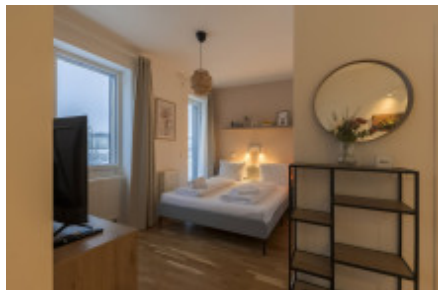

Sale flat 1+kk, 28 m², Loučná

ID	36621	Price per m ²	131 786 Kč
Price	3 690 000 Kč	Offer	Sale
Group	1+kk	Furnished	Furnished
Ownership	Personal	Usable area	28 m ²
Floor	1 - Floor	City	Loučná pod Klínovcem
District	Loučná	Status	On sale