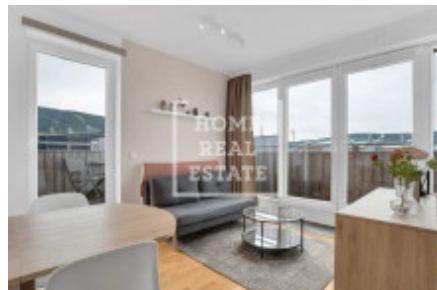

Sale flat 2+kk, 40 m², Loučná

ID	36620	Price per m ²	142 250 Kč
Price	5 690 000 Kč	Offer	Sale
Group	2+kk	Furnished	Furnished
Ownership	Personal	Usable area	40 m ²
Balcony	Balcony	Floor	2 - Floor
City	Loučná pod Klínovcem	District	Loučná
Status	On sale		