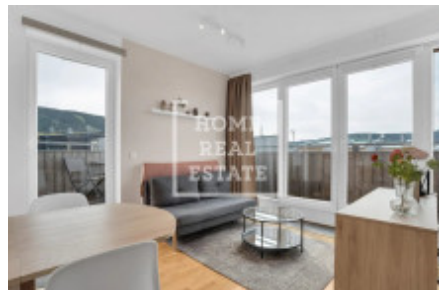

Sale flat 2+kk, 40 m², Loučná

ID	36620	Price per m ²	142 250 Kč
Price	5 690 000 Kč	Offer	Sale
Group	2+kk	Furnished	Furnished
Ownership	Personal	Usable area	40 m ²
Balcony	Balcony	Floor	2 - Floor
City	Loučná pod Klínovcem	District	Loučná
Status	On sale		