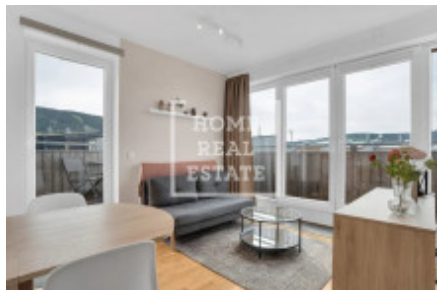

HOME
REAL
ESTATE

Sale flat 2+kk, 40 m², Loučná