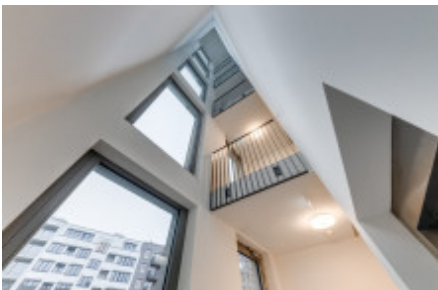

Rent flat 1+kk, 29 m² - Nádražní, Smíchov

ID	36619	Offer	Rental
Group	1+kk	Furnished	Furnished
Location	Nádražní	Ownership	Personal
Usable area	29 m ²	Floor	4 - Floor
City	Prague	District	Smíchov
City district	Smíchov	Status	Realized