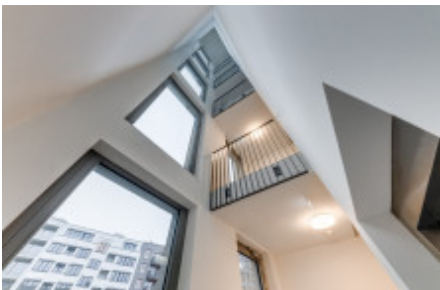

Rent flat 1+kk, 29 m² - Nádražní, Smíchov

ID	36619	Offer	Rental
Group	1+kk	Furnished	Furnished
Location	Nádražní	Ownership	Personal
Usable area	29 m ²	Floor	4 - Floor
City	Prague	District	Smíchov
City district	Smíchov	Status	Realized