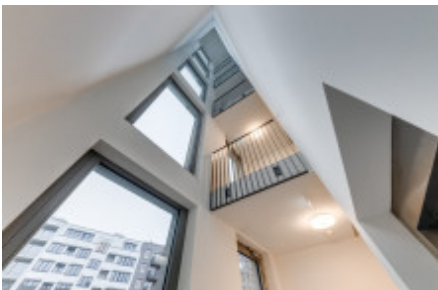

## Rent flat 1+kk, 29 m<sup>2</sup> - Nádražní, Smíchov

ID	<a href="#">36619</a>	Offer	Rental
Group	1+kk	Furnished	Furnished
Location	Nádražní	Ownership	Personal
Usable area	29 m <sup>2</sup>	Floor	4 - Floor
City	<a href="#">Prague</a>	District	<a href="#">Smíchov</a>
City district	<a href="#">Smíchov</a>	Status	Realized