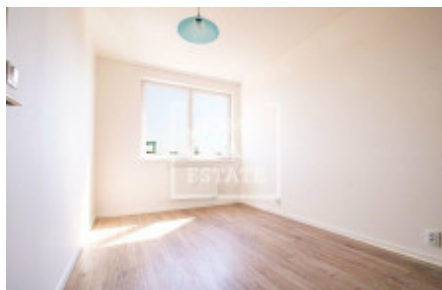

## Rent flat 2+kk, 55 m2 - Tupolevova, Letňany

ID	<a href="#">36618</a>	Offer	Rental
Group	2+kk	Furnished	Partially furnished
Location	Tupolevova	Ownership	Personal
Usable area	55 m <sup>2</sup>	Balcony	Balcony
Floor	5 - Floor	City	<a href="#">Prague</a>
District	<a href="#">Letňany</a>	City district	<a href="#">Letňany</a>
Status	Realized		