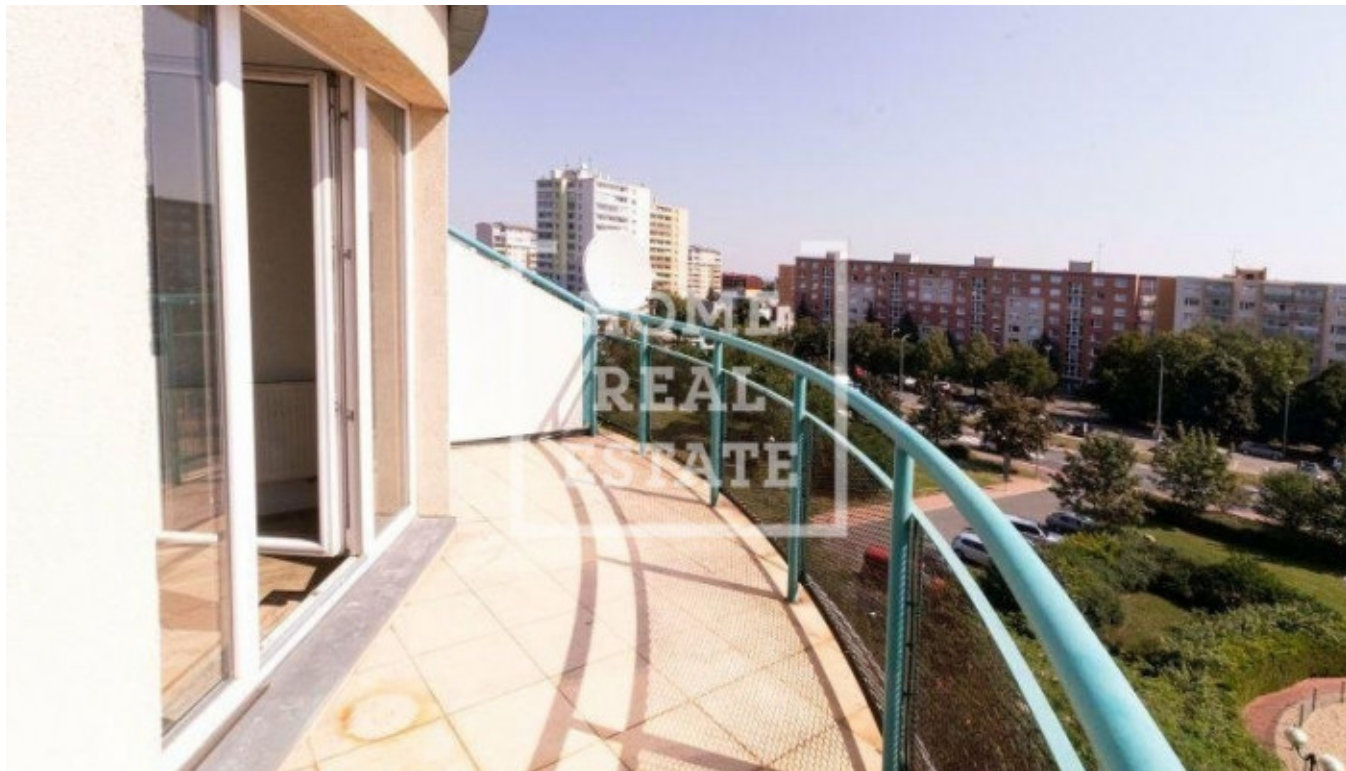

## Rent flat 2+kk, 55 m2 - Tupolevova, Letňany

ID	<a href="#">36618</a>	Offer	Rental
Group	2+kk	Furnished	Partially furnished
Location	Tupolevova	Ownership	Personal
Usable area	55 m <sup>2</sup>	Balcony	Balcony
Floor	5 - Floor	City	<a href="#">Prague</a>
District	<a href="#">Letňany</a>	City district	<a href="#">Letňany</a>
Status	Realized		