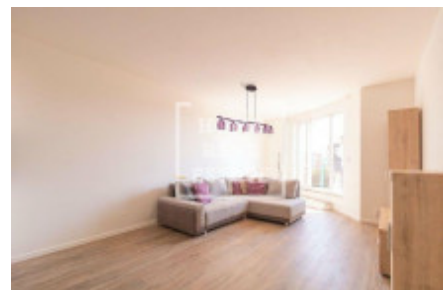

## Rent flat 2+kk, 55 m2 - Tupolevova, Letňany

ID	<a href="#">36618</a>	Offer	Rental
Group	2+kk	Furnished	Partially furnished
Location	Tupolevova	Ownership	Personal
Usable area	55 m <sup>2</sup>	Balcony	Balcony
Floor	5 - Floor	City	<a href="#">Prague</a>
District	<a href="#">Letňany</a>	City district	<a href="#">Letňany</a>
Status	Realized		