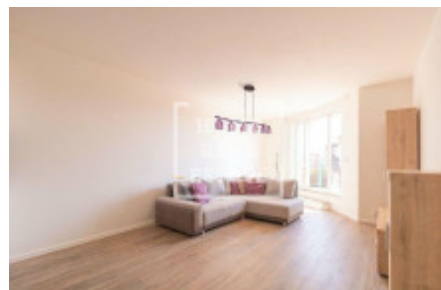

## Rent flat 2+kk, 55 m2 - Tupolevova, Letňany

ID	<a href="#">36618</a>	Offer	Rental
Group	2+kk	Furnished	Partially furnished
Location	Tupolevova	Ownership	Personal
Usable area	55 m <sup>2</sup>	Balcony	Balcony
Floor	5 - Floor	City	<a href="#">Prague</a>
District	<a href="#">Letňany</a>	City district	<a href="#">Letňany</a>
Status	Realized		