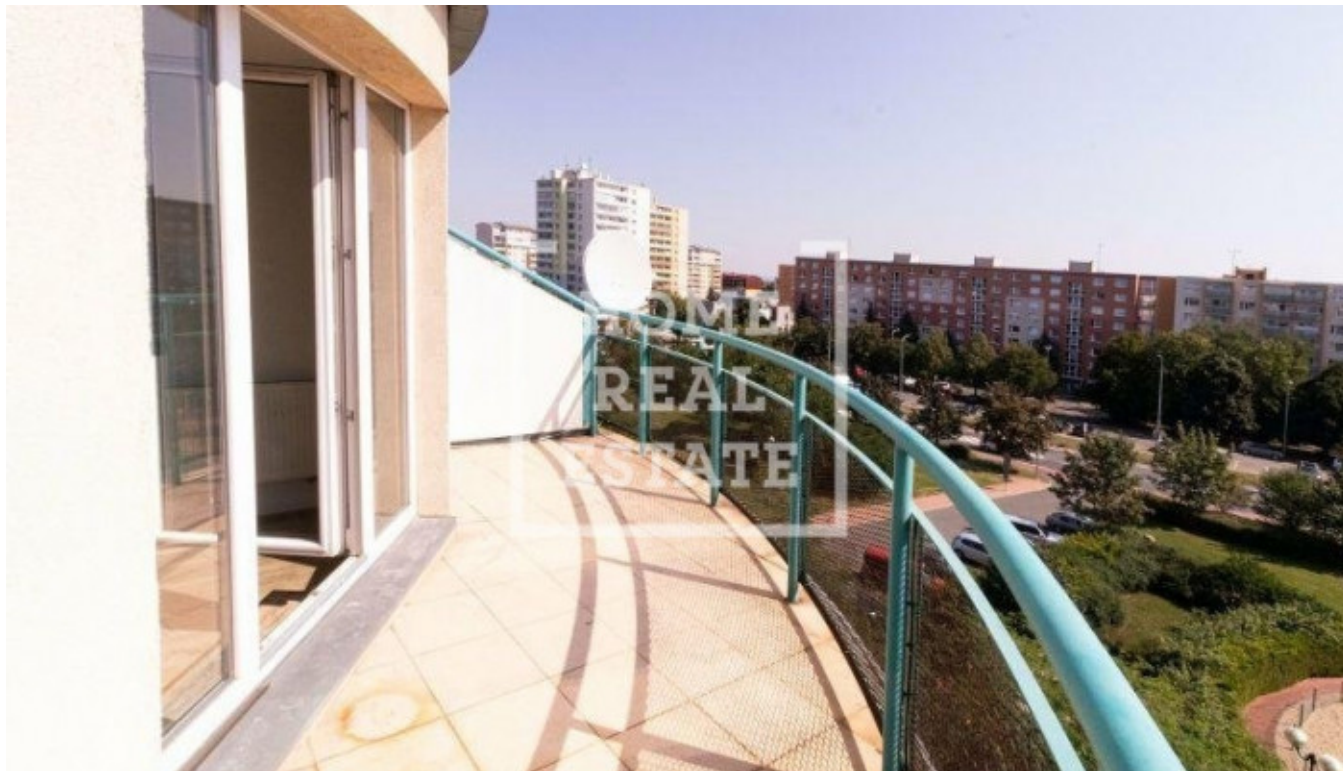

Rent flat 2+kk, 55 m² - Tupolevova, Letňany

ID	36618	Offer	Rental
Group	2+kk	Furnished	Partially furnished
Location	Tupolevova	Ownership	Personal
Usable area	55 m ²	Balcony	Balcony
Floor	5 - Floor	City	Prague
District	Letňany	City district	Letňany
Status	Realized		