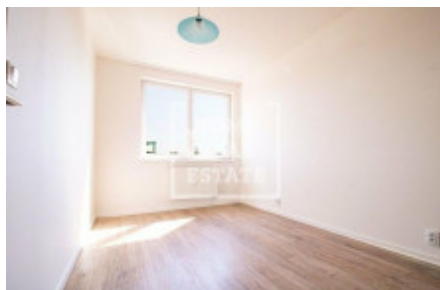

## Rent flat 2+kk, 55 m2 - Tupolevova, Letňany

ID	<a href="#">36618</a>	Offer	Rental
Group	2+kk	Furnished	Partially furnished
Location	Tupolevova	Ownership	Personal
Usable area	55 m <sup>2</sup>	Balcony	Balcony
Floor	5 - Floor	City	<a href="#">Prague</a>
District	<a href="#">Letňany</a>	City district	<a href="#">Letňany</a>
Status	Realized		