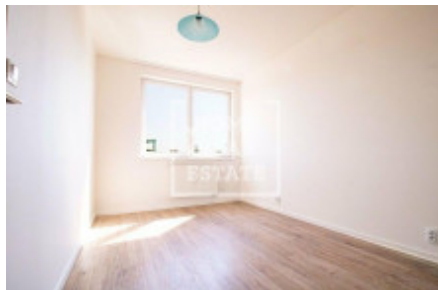

Rent flat 2+kk, 55 m² - Tupolevova, Letňany

ID	36618	Offer	Rental
Group	2+kk	Furnished	Partially furnished
Location	Tupolevova	Ownership	Personal
Usable area	55 m ²	Balcony	Balcony
Floor	5 - Floor	City	Prague
District	Letňany	City district	Letňany
Status	Realized		