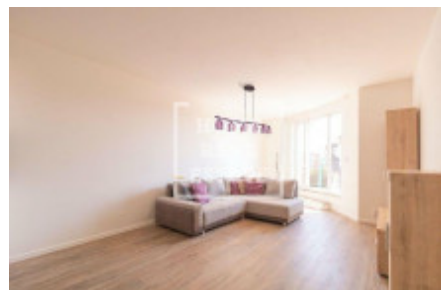

Rent flat 2+kk, 55 m² - Tupolevova, Letňany

| | | | |
|-------------|-------------------------|---------------|-------------------------|
| ID | 36618 | Offer | Rental |
| Group | 2+kk | Furnished | Partially furnished |
| Location | Tupolevova | Ownership | Personal |
| Usable area | 55 m ² | Balcony | Balcony |
| Floor | 5 - Floor | City | Prague |
| District | Letňany | City district | Letňany |
| Status | Realized | | |