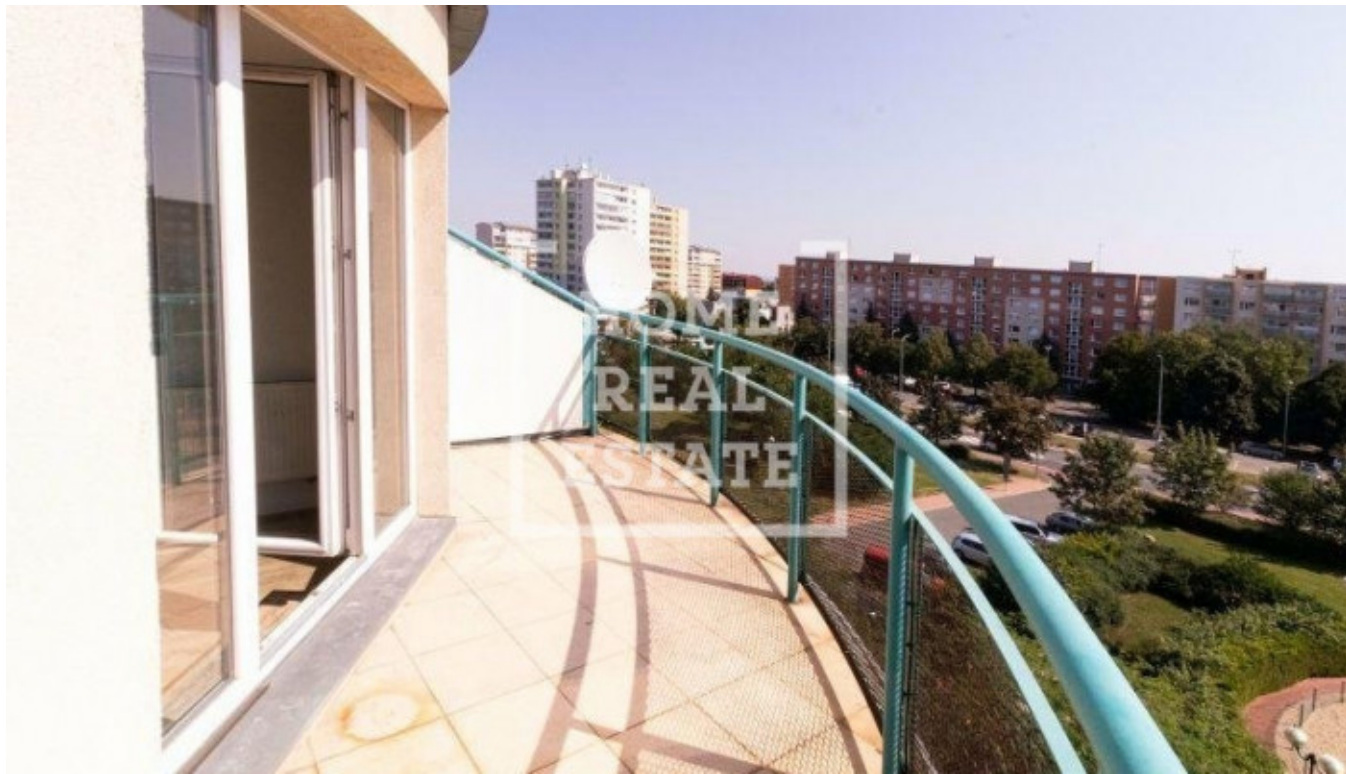

## Rent flat 2+kk, 55 m2 - Tupolevova, Letňany

ID	<a href="#">36618</a>	Offer	Rental
Group	2+kk	Furnished	Partially furnished
Location	Tupolevova	Ownership	Personal
Usable area	55 m <sup>2</sup>	Balcony	Balcony
Floor	5 - Floor	City	<a href="#">Prague</a>
District	<a href="#">Letňany</a>	City district	<a href="#">Letňany</a>
Status	Realized		