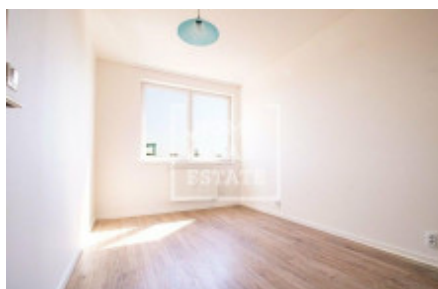

Rent flat 2+kk, 55 m² - Tupolevova, Letňany

ID	36618	Offer	Rental
Group	2+kk	Furnished	Partially furnished
Location	Tupolevova	Ownership	Personal
Usable area	55 m ²	Balcony	Balcony
Floor	5 - Floor	City	Prague
District	Letňany	City district	Letňany
Status	Realized		