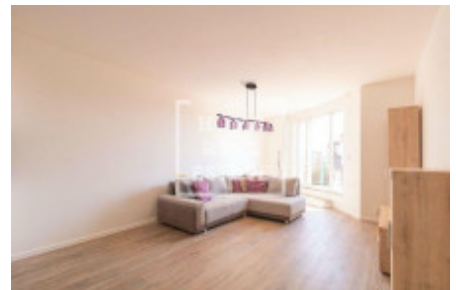

Rent flat 2+kk, 55 m² - Tupolevova, Letňany

ID	36618	Offer	Rental
Group	2+kk	Furnished	Partially furnished
Location	Tupolevova	Ownership	Personal
Usable area	55 m ²	Balcony	Balcony
Floor	5 - Floor	City	Prague
District	Letňany	City district	Letňany
Status	Realized		