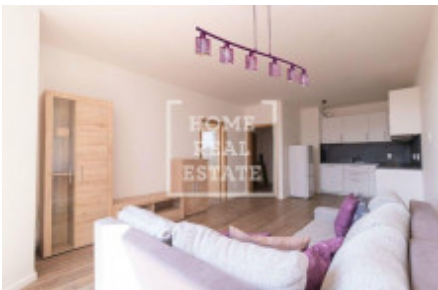

Rent flat 2+kk, 55 m² - Tupolevova, Letňany

ID	36618	Offer	Rental
Group	2+kk	Furnished	Partially furnished
Location	Tupolevova	Ownership	Personal
Usable area	55 m ²	Balcony	Balcony
Floor	5 - Floor	City	Prague
District	Letňany	City district	Letňany
Status	Realized		