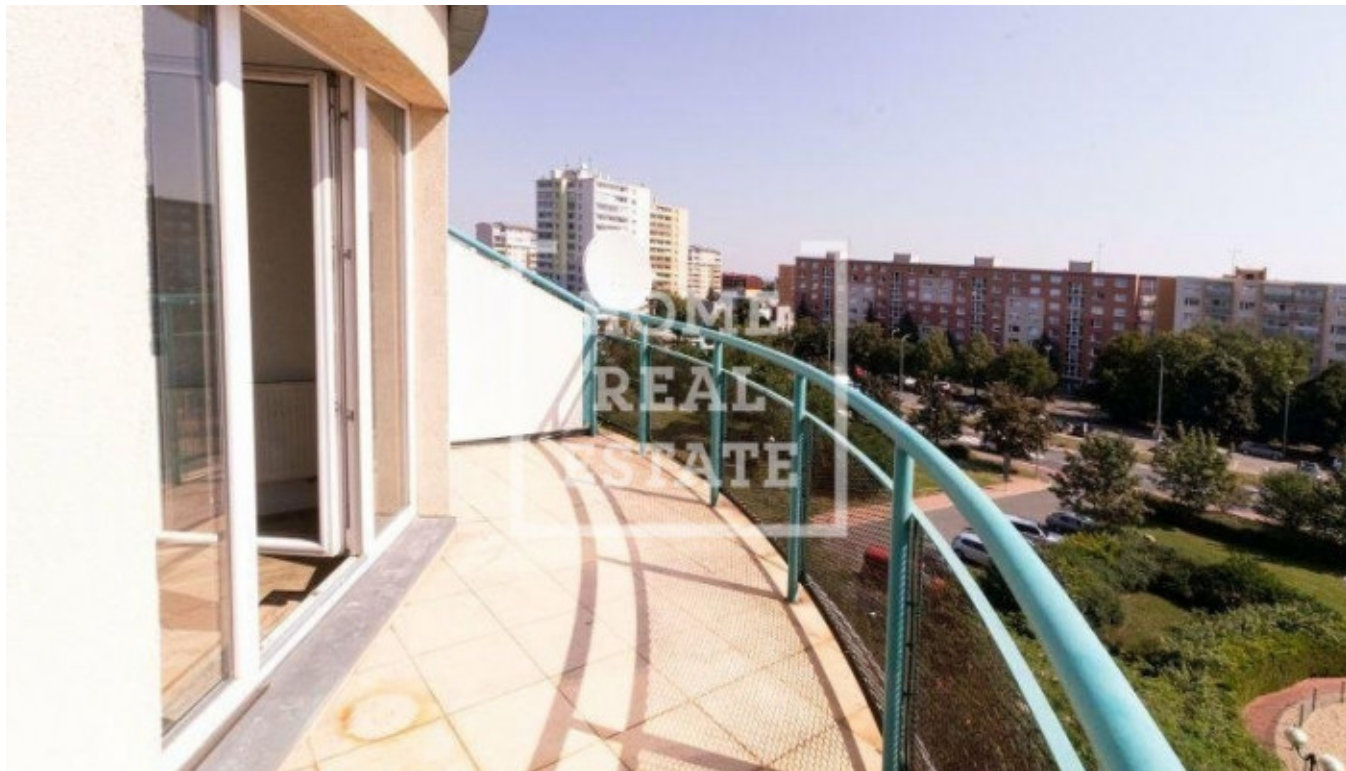

Rent flat 2+kk, 55 m² - Tupolevova, Letňany

| | | | |
|-------------|-------------------------|---------------|-------------------------|
| ID | 36618 | Offer | Rental |
| Group | 2+kk | Furnished | Partially furnished |
| Location | Tupolevova | Ownership | Personal |
| Usable area | 55 m ² | Balcony | Balcony |
| Floor | 5 - Floor | City | Prague |
| District | Letňany | City district | Letňany |
| Status | Realized | | |