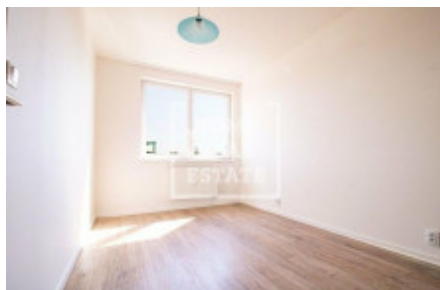

Rent flat 2+kk, 55 m² - Tupolevova, Letňany

| | | | |
|-------------|-------------------------|---------------|-------------------------|
| ID | 36618 | Offer | Rental |
| Group | 2+kk | Furnished | Partially furnished |
| Location | Tupolevova | Ownership | Personal |
| Usable area | 55 m ² | Balcony | Balcony |
| Floor | 5 - Floor | City | Prague |
| District | Letňany | City district | Letňany |
| Status | Realized | | |