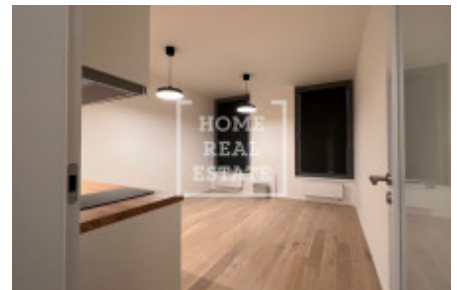

## Rent flat 1+kk, 29 m<sup>2</sup> - Nádražní, Smíchov

ID	<a href="#">36615</a>	Offer	Rental
Group	1+kk	Furnished	Furnished
Location	Nádražní	Ownership	Personal
Usable area	29 m <sup>2</sup>	Floor	4 - Floor
City	<a href="#">Prague</a>	District	<a href="#">Smíchov</a>
City district	<a href="#">Smíchov</a>	Status	Realized