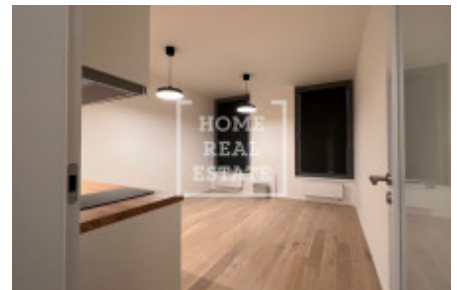

Rent flat 1+kk, 29 m² - Nádražní, Smíchov

ID	36615	Offer	Rental
Group	1+kk	Furnished	Furnished
Location	Nádražní	Ownership	Personal
Usable area	29 m ²	Floor	4 - Floor
City	Prague	District	Smíchov
City district	Smíchov	Status	Realized