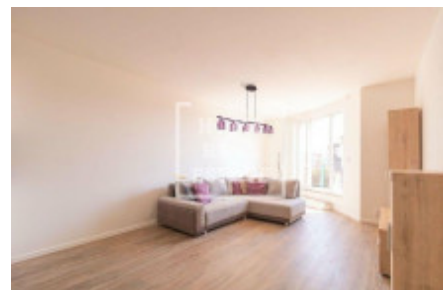

Rent flat 2+kk, 55 m² - Tupolevova, Letňany

ID	36612	Offer	Rental
Group	2+kk	Furnished	Partially furnished
Location	Tupolevova	Ownership	Personal
Usable area	55 m ²	Balcony	Balcony
Floor	5 - Floor	City	Prague
District	Letňany	City district	Letňany
Status	Realized		