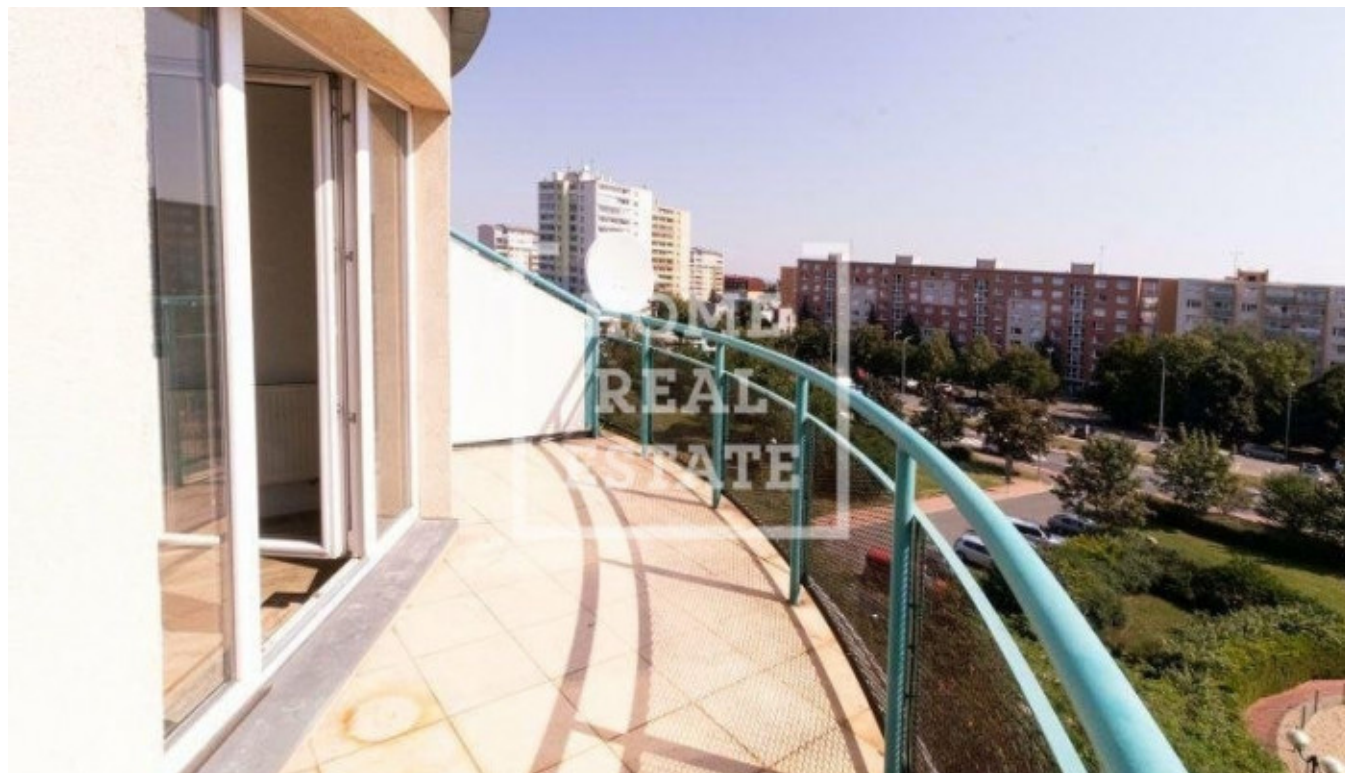

Rent flat 2+kk, 55 m² - Tupolevova, Letňany

ID	36612	Offer	Rental
Group	2+kk	Furnished	Partially furnished
Location	Tupolevova	Ownership	Personal
Usable area	55 m ²	Balcony	Balcony
Floor	5 - Floor	City	Prague
District	Letňany	City district	Letňany
Status	Realized		