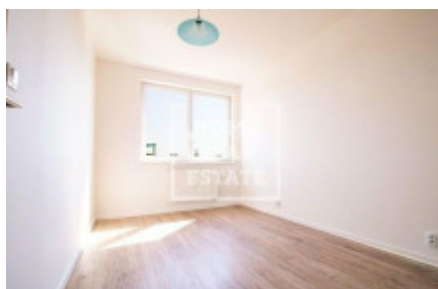

Rent flat 2+kk, 55 m² - Tupolevova, Letňany

ID	36612	Offer	Rental
Group	2+kk	Furnished	Partially furnished
Location	Tupolevova	Ownership	Personal
Usable area	55 m ²	Balcony	Balcony
Floor	5 - Floor	City	Prague
District	Letňany	City district	Letňany
Status	Realized		