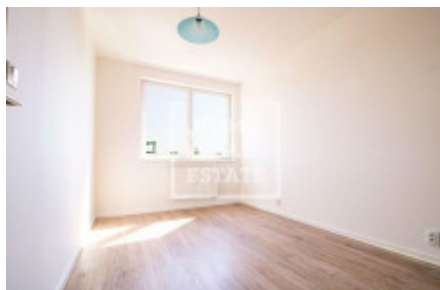

Rent flat 2+kk, 55 m² - Tupolevova, Letňany

ID	36612	Offer	Rental
Group	2+kk	Furnished	Partially furnished
Location	Tupolevova	Ownership	Personal
Usable area	55 m ²	Balcony	Balcony
Floor	5 - Floor	City	Prague
District	Letňany	City district	Letňany
Status	Realized		