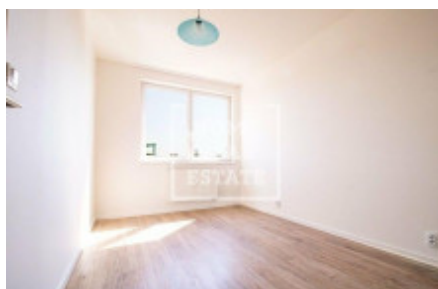

## Rent flat 2+kk, 55 m<sup>2</sup> - Tupolevova, Letňany

ID	<a href="#">36612</a>	Offer	Rental
Group	2+kk	Furnished	Partially furnished
Location	Tupolevova	Ownership	Personal
Usable area	55 m <sup>2</sup>	Balcony	Balcony
Floor	5 - Floor	City	<a href="#">Prague</a>
District	<a href="#">Letňany</a>	City district	<a href="#">Letňany</a>
Status	Realized		