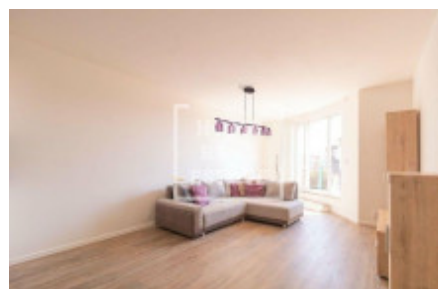

## Rent flat 2+kk, 55 m<sup>2</sup> - Tupolevova, Letňany

ID	<a href="#">36612</a>	Offer	Rental
Group	2+kk	Furnished	Partially furnished
Location	Tupolevova	Ownership	Personal
Usable area	55 m <sup>2</sup>	Balcony	Balcony
Floor	5 - Floor	City	<a href="#">Prague</a>
District	<a href="#">Letňany</a>	City district	<a href="#">Letňany</a>
Status	Realized		