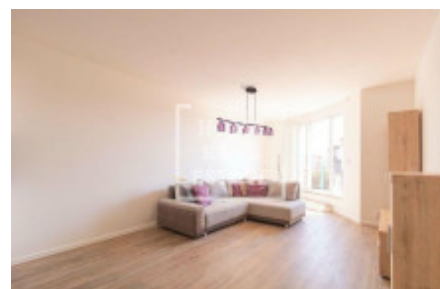

## Rent flat 2+kk, 55 m<sup>2</sup> - Tupolevova, Letňany

ID	<a href="#">36612</a>	Offer	Rental
Group	2+kk	Furnished	Partially furnished
Location	Tupolevova	Ownership	Personal
Usable area	55 m <sup>2</sup>	Balcony	Balcony
Floor	5 - Floor	City	<a href="#">Prague</a>
District	<a href="#">Letňany</a>	City district	<a href="#">Letňany</a>
Status	Realized		