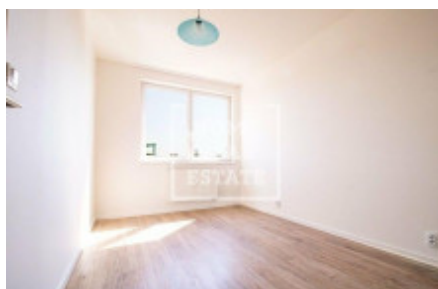

## Rent flat 2+kk, 55 m<sup>2</sup> - Tupolevova, Letňany

|             |                         |               |                         |
|-------------|-------------------------|---------------|-------------------------|
| ID          | <a href="#">36612</a>   | Offer         | Rental                  |
| Group       | 2+kk                    | Furnished     | Partially furnished     |
| Location    | Tupolevova              | Ownership     | Personal                |
| Usable area | 55 m <sup>2</sup>       | Balcony       | Balcony                 |
| Floor       | 5 - Floor               | City          | <a href="#">Prague</a>  |
| District    | <a href="#">Letňany</a> | City district | <a href="#">Letňany</a> |
| Status      | Realized                |               |                         |