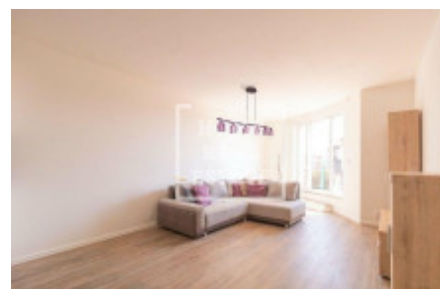

Rent flat 2+kk, 55 m² - Tupolevova, Letňany

ID	36612	Offer	Rental
Group	2+kk	Furnished	Partially furnished
Location	Tupolevova	Ownership	Personal
Usable area	55 m ²	Balcony	Balcony
Floor	5 - Floor	City	Prague
District	Letňany	City district	Letňany
Status	Realized		