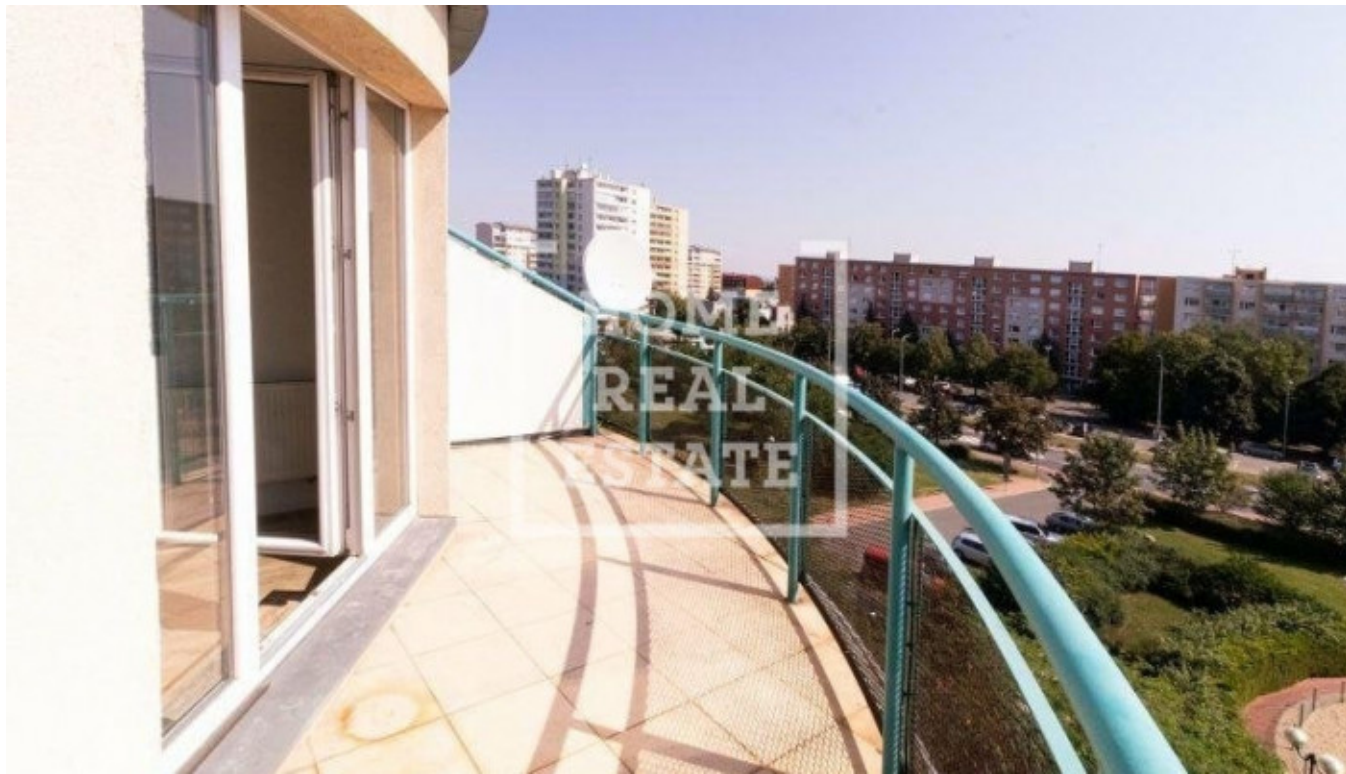

Rent flat 2+kk, 55 m² - Tupolevova, Letňany

ID	36612	Offer	Rental
Group	2+kk	Furnished	Partially furnished
Location	Tupolevova	Ownership	Personal
Usable area	55 m ²	Balcony	Balcony
Floor	5 - Floor	City	Prague
District	Letňany	City district	Letňany
Status	Realized		