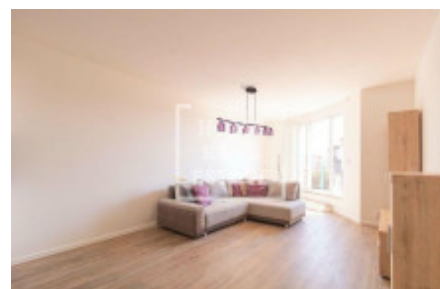

## Rent flat 2+kk, 55 m<sup>2</sup> - Tupolevova, Letňany

|             |                         |               |                         |
|-------------|-------------------------|---------------|-------------------------|
| ID          | <a href="#">36612</a>   | Offer         | Rental                  |
| Group       | 2+kk                    | Furnished     | Partially furnished     |
| Location    | Tupolevova              | Ownership     | Personal                |
| Usable area | 55 m <sup>2</sup>       | Balcony       | Balcony                 |
| Floor       | 5 - Floor               | City          | <a href="#">Prague</a>  |
| District    | <a href="#">Letňany</a> | City district | <a href="#">Letňany</a> |
| Status      | Realized                |               |                         |