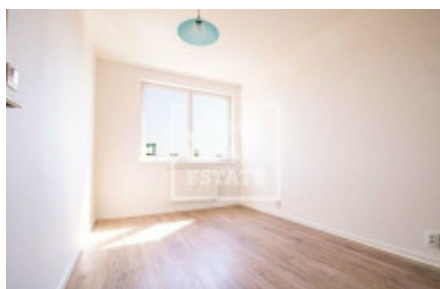

## Rent flat 2+kk, 55 m<sup>2</sup> - Tupolevova, Letňany

ID	<a href="#">36612</a>	Offer	Rental
Group	2+kk	Furnished	Partially furnished
Location	Tupolevova	Ownership	Personal
Usable area	55 m <sup>2</sup>	Balcony	Balcony
Floor	5 - Floor	City	<a href="#">Prague</a>
District	<a href="#">Letňany</a>	City district	<a href="#">Letňany</a>
Status	Realized		