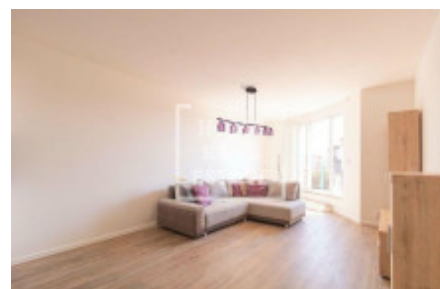

## Rent flat 2+kk, 55 m<sup>2</sup> - Tupolevova, Letňany

ID	<a href="#">36596</a>	Offer	Rental
Group	2+kk	Furnished	Partially furnished
Location	Tupolevova	Ownership	Personal
Usable area	55 m <sup>2</sup>	Balcony	Balcony
Floor	5 - Floor	City	<a href="#">Prague</a>
District	<a href="#">Letňany</a>	City district	<a href="#">Letňany</a>
Status	Realized		