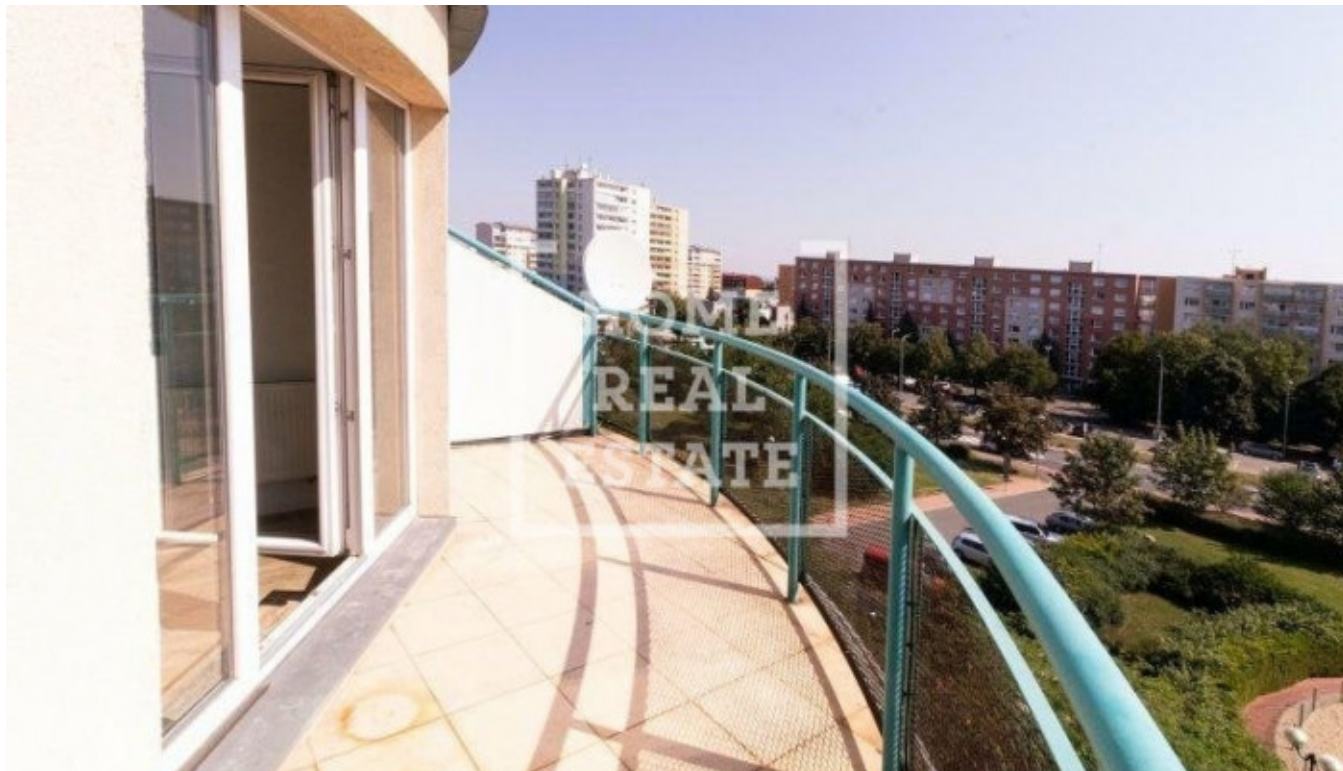

## Rent flat 2+kk, 55 m<sup>2</sup> - Tupolevova, Letňany

ID	<a href="#">36596</a>	Offer	Rental
Group	2+kk	Furnished	Partially furnished
Location	Tupolevova	Ownership	Personal
Usable area	55 m <sup>2</sup>	Balcony	Balcony
Floor	5 - Floor	City	<a href="#">Prague</a>
District	<a href="#">Letňany</a>	City district	<a href="#">Letňany</a>
Status	Realized		