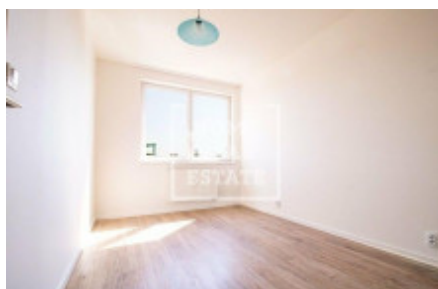

## Rent flat 2+kk, 55 m<sup>2</sup> - Tupolevova, Letňany

ID	<a href="#">36596</a>	Offer	Rental
Group	2+kk	Furnished	Partially furnished
Location	Tupolevova	Ownership	Personal
Usable area	55 m <sup>2</sup>	Balcony	Balcony
Floor	5 - Floor	City	<a href="#">Prague</a>
District	<a href="#">Letňany</a>	City district	<a href="#">Letňany</a>
Status	Realized		