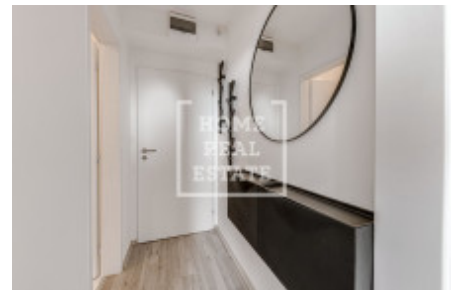

## Rent flat 1+kk, 20 m2 - Prosecká, Prosek

ID	<a href="#">36576</a>	Offer	Rental
Group	1+kk	Furnished	Furnished
Location	Prosecká	Ownership	Personal
Usable area	20 m <sup>2</sup>	Floor	2 - Floor
City	<a href="#">Prague</a>	District	<a href="#">Prosek</a>
City district	<a href="#">Libeň</a>	Status	Realized