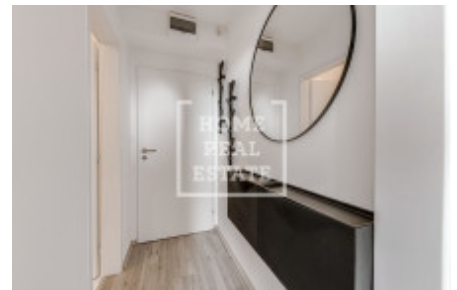

HOME
REAL
ESTATE

Rent flat 1+kk, 20 m² - Prosecká, Prosek

ID	36576	Offer	Rental
Group	1+kk	Furnished	Furnished
Location	Prosecká	Ownership	Personal
Usable area	20 m ²	Floor	2 - Floor
City	Prague	District	Prosek
City district	Libeň	Status	Realized