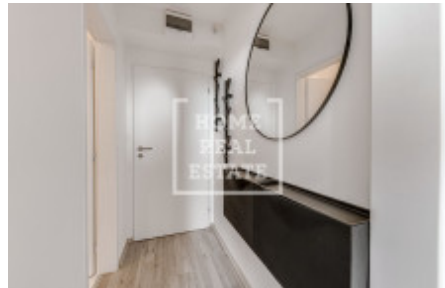

# Rent flat 1+kk, 20 m2 - Prosecká, Prosek

ID	<a href="#">36576</a>	Offer	Rental
Group	1+kk	Furnished	Furnished
Location	Prosecká	Ownership	Personal
Usable area	20 m <sup>2</sup>	Floor	2 - Floor
City	<a href="#">Prague</a>	District	<a href="#">Prosek</a>
City district	<a href="#">Libeň</a>	Status	Realized