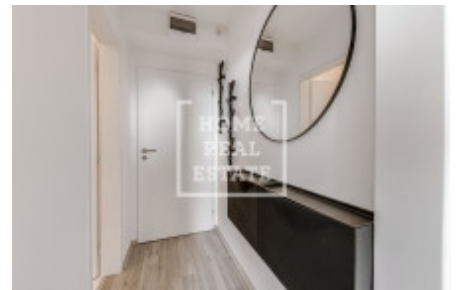

Rent flat 1+kk, 20 m2 - Prosecká, Prosek

| | | | |
|---------------|------------------------|-----------|------------------------|
| ID | 36576 | Offer | Rental |
| Group | 1+kk | Furnished | Furnished |
| Location | Prosecká | Ownership | Personal |
| Usable area | 20 m ² | Floor | 2 - Floor |
| City | Prague | District | Prosek |
| City district | Libeň | Status | Realized |