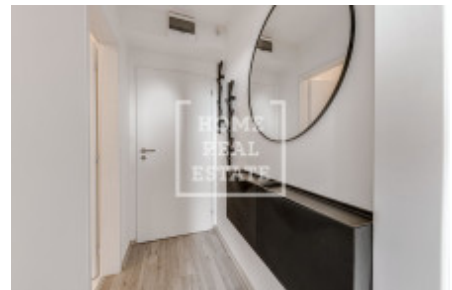

Rent flat 1+kk, 20 m2 - Prosecká, Prosek

ID	36576	Offer	Rental
Group	1+kk	Furnished	Furnished
Location	Prosecká	Ownership	Personal
Usable area	20 m ²	Floor	2 - Floor
City	Prague	District	Prosek
City district	Libeň	Status	Realized