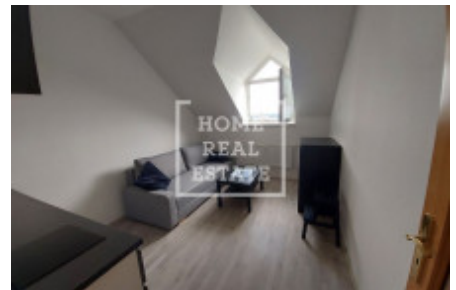

## Rent flat 1+kk, 17 m<sup>2</sup> - Prosecká, Prosek

ID	<a href="#">36575</a>	Offer	Rental
Group	1+kk	Furnished	Furnished
Location	Prosecká	Ownership	Personal
Usable area	17 m <sup>2</sup>	Floor	3 - Floor
City	<a href="#">Prague</a>	District	<a href="#">Prosek</a>
City district	<a href="#">Libeň</a>	Status	Realized