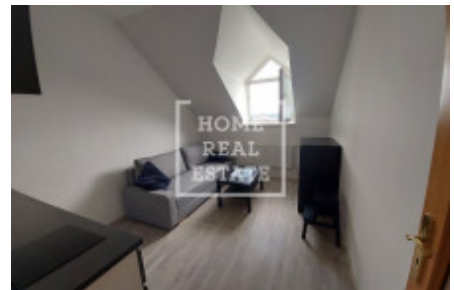

Rent flat 1+kk, 17 m² - Prosecká, Prosek

ID	36575	Offer	Rental
Group	1+kk	Furnished	Furnished
Location	Prosecká	Ownership	Personal
Usable area	17 m ²	Floor	3 - Floor
City	Prague	District	Prosek
City district	Libeň	Status	Realized