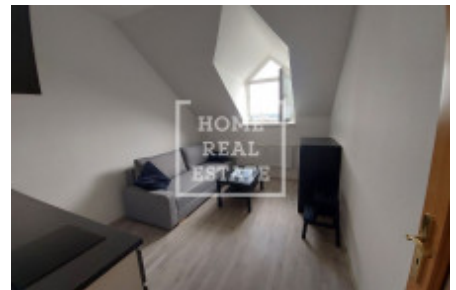

Rent flat 1+kk, 17 m² - Prosecká, Prosek

ID	36575	Offer	Rental
Group	1+kk	Furnished	Furnished
Location	Prosecká	Ownership	Personal
Usable area	17 m ²	Floor	3 - Floor
City	Prague	District	Prosek
City district	Libeň	Status	Realized