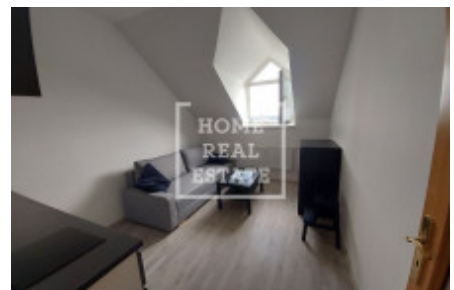

Rent flat 1+kk, 17 m² - Prosecká, Prosek

ID	36575	Offer	Rental
Group	1+kk	Furnished	Furnished
Location	Prosecká	Ownership	Personal
Usable area	17 m ²	Floor	3 - Floor
City	Prague	District	Prosek
City district	Libeň	Status	Realized