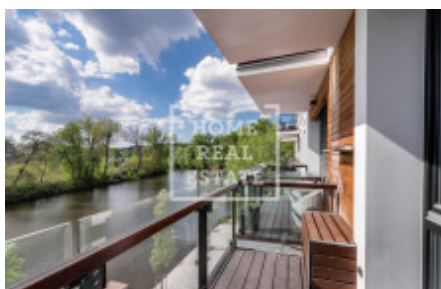

HOME
REAL
ESTATE

Rent flat 3+kk, 90 m² - Voctářova, Libeň

ID	36572	Offer	Rental
Group	3+kk	Furnished	Furnished
Location	Voctářova	Ownership	Personal
Usable area	90 m ²	Balcony	Balcony
Floor	2 - Floor	City	Prague
District	Libeň	City district	Libeň
Status	Realized		