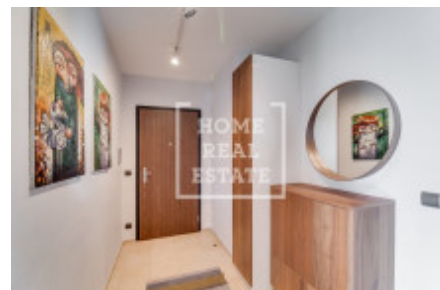

Rent flat 3+kk, 90 m² - Voctářova, Libeň

ID	36572	Offer	Rental
Group	3+kk	Furnished	Furnished
Location	Voctářova	Ownership	Personal
Usable area	90 m ²	Balcony	Balcony
Floor	2 - Floor	City	Prague
District	Libeň	City district	Libeň
Status	Realized		