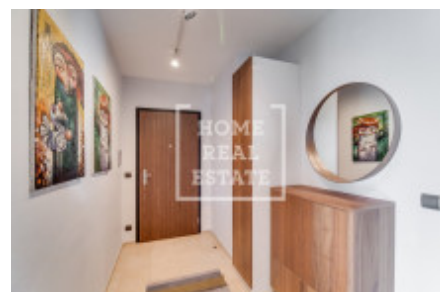

HOME
REAL
ESTATE

Rent flat 3+kk, 90 m² - Voctářova, Libeň

ID	36572	Offer	Rental
Group	3+kk	Furnished	Furnished
Location	Voctářova	Ownership	Personal
Usable area	90 m ²	Balcony	Balcony
Floor	2 - Floor	City	Prague
District	Libeň	City district	Libeň
Status	Realized		