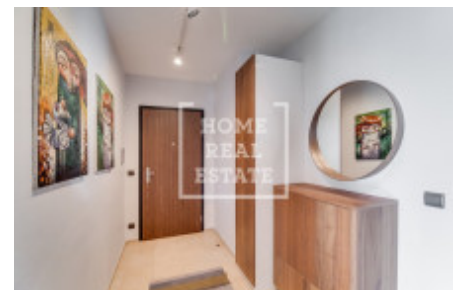

Rent flat 3+kk, 90 m² - Voctářova, Libeň

ID	36572	Offer	Rental
Group	3+kk	Furnished	Furnished
Location	Voctářova	Ownership	Personal
Usable area	90 m ²	Balcony	Balcony
Floor	2 - Floor	City	Prague
District	Libeň	City district	Libeň
Status	Realized		