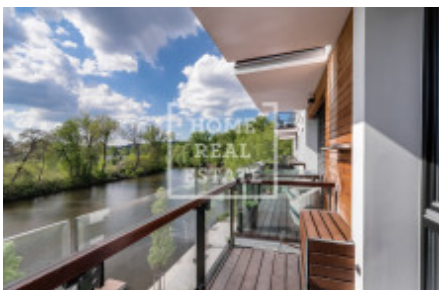

Rent flat 3+kk, 90 m² - Voctářova, Libeň

ID	36572	Offer	Rental
Group	3+kk	Furnished	Furnished
Location	Voctářova	Ownership	Personal
Usable area	90 m ²	Balcony	Balcony
Floor	2 - Floor	City	Prague
District	Libeň	City district	Libeň
Status	Realized		