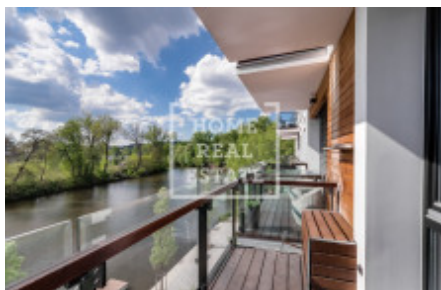

Rent flat 3+kk, 90 m² - Voctářova, Libeň

ID	36572	Offer	Rental
Group	3+kk	Furnished	Furnished
Location	Voctářova	Ownership	Personal
Usable area	90 m ²	Balcony	Balcony
Floor	2 - Floor	City	Prague
District	Libeň	City district	Libeň
Status	Realized		