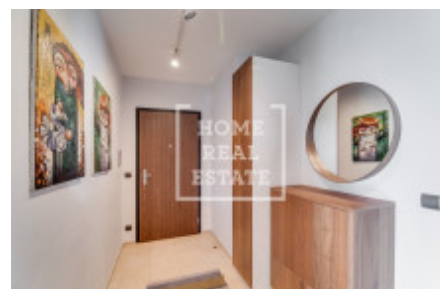

HOME
REAL
ESTATE

Rent flat 3+kk, 90 m² - Voctářova, Libeň

ID	36572	Offer	Rental
Group	3+kk	Furnished	Furnished
Location	Voctářova	Ownership	Personal
Usable area	90 m ²	Balcony	Balcony
Floor	2 - Floor	City	Prague
District	Libeň	City district	Libeň
Status	Realized		