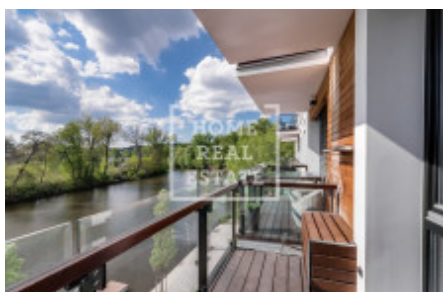

HOME
REAL
ESTATE

Rent flat 3+kk, 90 m² - Voctářova, Libeň

ID	36572	Offer	Rental
Group	3+kk	Furnished	Furnished
Location	Voctářova	Ownership	Personal
Usable area	90 m ²	Balcony	Balcony
Floor	2 - Floor	City	Prague
District	Libeň	City district	Libeň
Status	Realized		