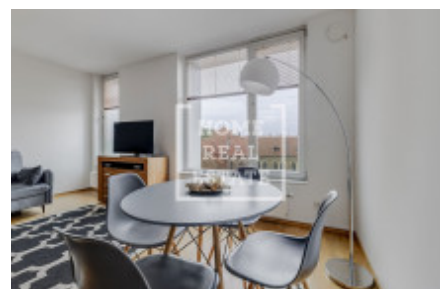

HOME
REAL
ESTATE

Sale flat 2+kk, 45 m² - Švédská, Smíchov

ID	36570	Price per m ²	190 889 Kč
Price	8 590 000 Kč	Offer	Sale
Group	2+kk	Furnished	Furnished
Location	Švédská	Ownership	Personal
Usable area	45 m ²	Floor	5 - Floor
City	Prague	District	Smíchov
City district	Smíchov	Status	On sale