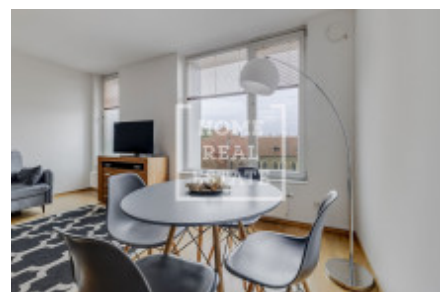

## Sale flat 2+kk, 45 m<sup>2</sup> - Švédská, Smíchov

ID	<a href="#">36570</a>	Price per m <sup>2</sup>	190 889 Kč
Price	8 590 000 Kč	Offer	Sale
Group	2+kk	Furnished	Furnished
Location	Švédská	Ownership	Personal
Usable area	45 m <sup>2</sup>	Floor	5 - Floor
City	<a href="#">Prague</a>	District	<a href="#">Smíchov</a>
City district	<a href="#">Smíchov</a>	Status	On sale