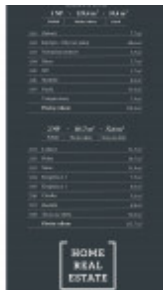

Sale house family, 231 m2 - Na Borech,

ID	36567	Offer	Sale
Group	Family	Location	Na Borech
Usable area	231 m ²	Floor	0 - Floor
City	Vysoký Újezd	Status	Realized