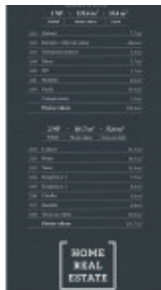

Sale house family, 231 m2 - Na Borech,

ID	36567	Offer	Sale
Group	Family	Location	Na Borech
Usable area	231 m ²	Floor	0 - Floor
City	Vysoký Újezd	Status	Realized