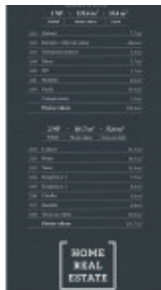

# Sale house family, 231 m2 - Na Borech,

ID	<a href="#">36567</a>	Offer	Sale
Group	Family	Location	Na Borech
Usable area	231 m <sup>2</sup>	Floor	0 - Floor
City	<a href="#">Vysoký Újezd</a>	Status	Realized