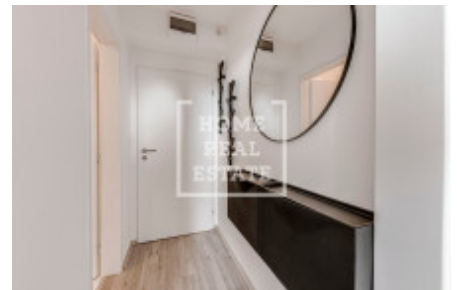

Rent flat 1+kk, 20 m2 - Prosecká, Prosek

ID	36566	Offer	Rental
Group	1+kk	Furnished	Furnished
Location	Prosecká	Ownership	Personal
Usable area	20 m ²	Floor	2 - Floor
City	Prague	District	Prosek
City district	Libeň	Status	Realized