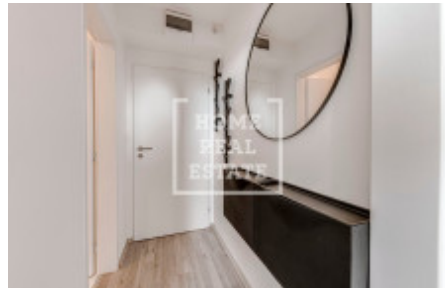

Rent flat 1+kk, 20 m2 - Prosecká, Prosek

ID	36566	Offer	Rental
Group	1+kk	Furnished	Furnished
Location	Prosecká	Ownership	Personal
Usable area	20 m ²	Floor	2 - Floor
City	Prague	District	Prosek
City district	Libeň	Status	Realized