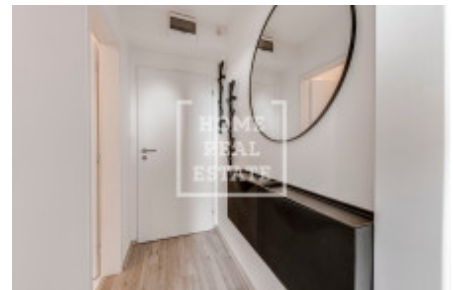

Rent flat 1+kk, 20 m2 - Prosecká, Prosek

| | | | |
|---------------|------------------------|-----------|------------------------|
| ID | 36566 | Offer | Rental |
| Group | 1+kk | Furnished | Furnished |
| Location | Prosecká | Ownership | Personal |
| Usable area | 20 m ² | Floor | 2 - Floor |
| City | Prague | District | Prosek |
| City district | Libeň | Status | Realized |