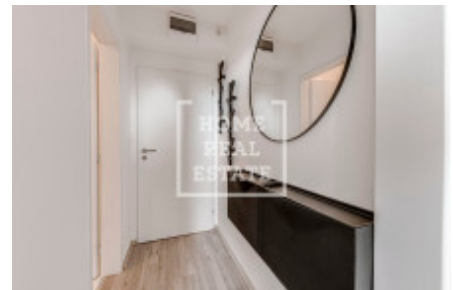

## Rent flat 1+kk, 20 m2 - Prosecká, Prosek

ID	<a href="#">36566</a>	Offer	Rental
Group	1+kk	Furnished	Furnished
Location	Prosecká	Ownership	Personal
Usable area	20 m <sup>2</sup>	Floor	2 - Floor
City	<a href="#">Prague</a>	District	<a href="#">Prosek</a>
City district	<a href="#">Libeň</a>	Status	Realized