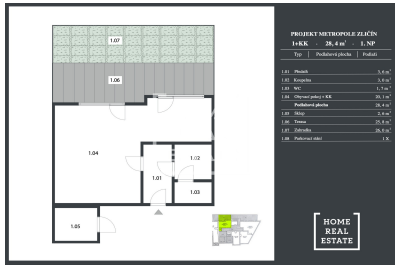

Sale flat 1+kk, 29 m2 - Míšovická, Zličín

**HOME
REAL
ESTATE**

ID	36561
Price per m ²	156 552 Kč
Price	4 540 000 Kč
Offer	Sale
Group	1+kk
Furnished	Partially furnished
Location	Míšovická
Ownership	Personal
Usable area	29 m ²
Floor	1 - Floor
City	Prague
District	Zličín
City district	Zličín