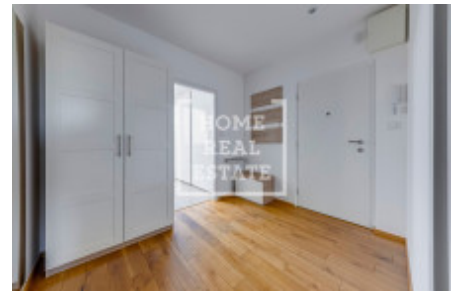

HOME
REAL
ESTATE

Sale flat 4+kk, 84 m² - Lohniského, Hlubočepy

ID	36557	Offer	Sale
Group	4+kk	Furnished	Furnished
Location	Lohniského	Ownership	Personal
Usable area	84 m²	Balcony	Balcony
Floor	3 - Floor	City	Prague
District	Hlubočepy	City district	Hlubočepy
Status	Realized