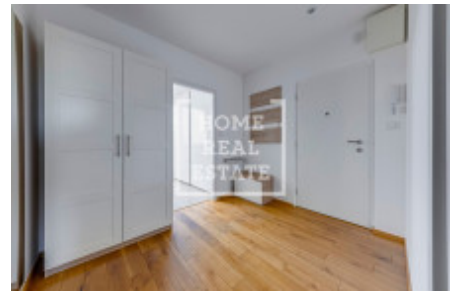

Sale flat 4+kk, 84 m² - Lohniského, Hlubočepy

ID	36557	Offer	Sale
Group	4+kk	Furnished	Furnished
Location	Lohniského	Ownership	Personal
Usable area	84 m²	Balcony	Balcony
Floor	3 - Floor	City	Prague
District	Hlubočepy	City district	Hlubočepy
Status	Realized