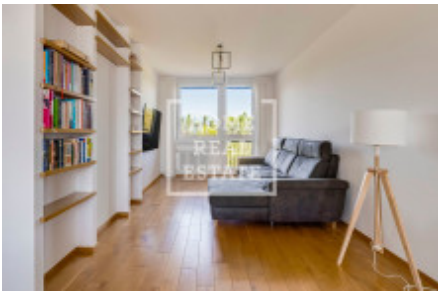

Sale flat 4+kk, 84 m² - Lohniského, Hlubočepy

ID	36557	Offer	Sale
Group	4+kk	Furnished	Furnished
Location	Lohniského	Ownership	Personal
Usable area	84 m²	Balcony	Balcony
Floor	3 - Floor	City	Prague
District	Hlubočepy	City district	Hlubočepy
Status	Realized