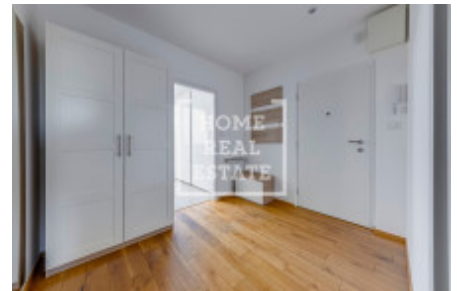

Sale flat 4+kk, 84 m² - Lohniského, Hlubočepy

ID	36557	Offer	Sale
Group	4+kk	Furnished	Furnished
Location	Lohniského	Ownership	Personal
Usable area	84 m²	Balcony	Balcony
Floor	3 - Floor	City	Prague
District	Hlubočepy	City district	Hlubočepy
Status	Realized