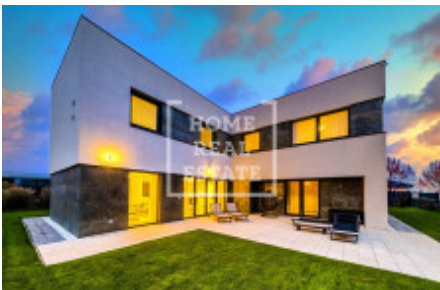

## Sale house family, 329 m2 - Keltská, Zbuzany

ID	<a href="#">36555</a>	Offer	Sale
Group	Family	Furnished	Furnished
Location	Keltská	Usable area	329 m <sup>2</sup>
Floor	0 - Floor	City	<a href="#">Zbuzany</a>
District	<a href="#">Zbuzany</a>	City district	<a href="#">Zbuzany</a>
Status	Realized		