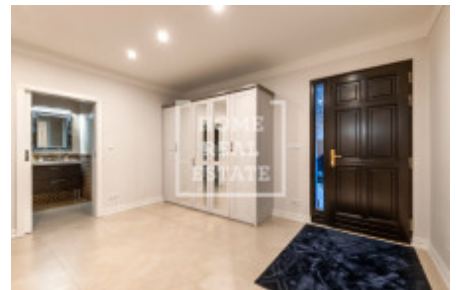

## Sale house family, 329 m2 - Keltská, Zbuzany

ID	<a href="#">36555</a>	Offer	Sale
Group	Family	Furnished	Furnished
Location	Keltská	Usable area	329 m <sup>2</sup>
Floor	0 - Floor	City	<a href="#">Zbuzany</a>
District	<a href="#">Zbuzany</a>	City district	<a href="#">Zbuzany</a>
Status	Realized		