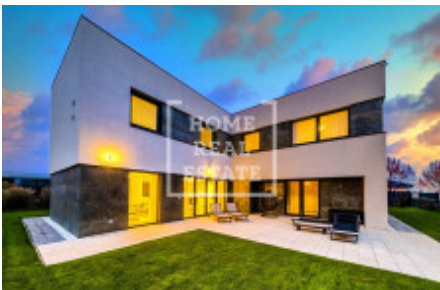

Sale house family, 329 m2 - Keltská, Zbuzany

ID	36555	Offer	Sale
Group	Family	Furnished	Furnished
Location	Keltská	Usable area	329 m ²
Floor	0 - Floor	City	Zbuzany
District	Zbuzany	City district	Zbuzany
Status	Realized		