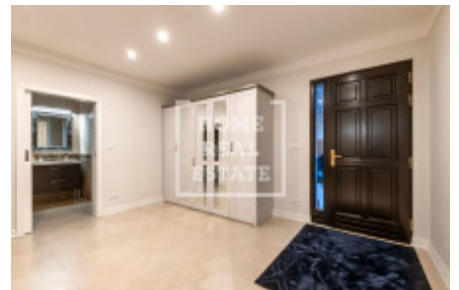

Sale house family, 329 m2 - Keltská, Zbuzany

ID	36555	Offer	Sale
Group	Family	Furnished	Furnished
Location	Keltská	Usable area	329 m ²
Floor	0 - Floor	City	Zbuzany
District	Zbuzany	City district	Zbuzany
Status	Realized		