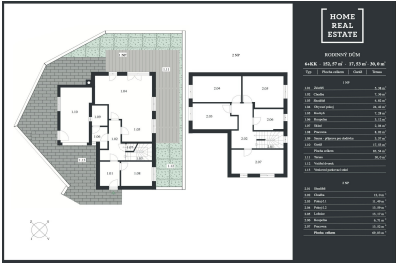

Sale house villa, 182 m2 - K rybníčku, Satalice

**HOME
REAL
ESTATE**

ID	36543
Offer	Sale
Group	Villa
Furnished	Furnished
Location	K rybníčku
Usable area	182 m ²
City	Prague
District	Satalice
City district	Satalice