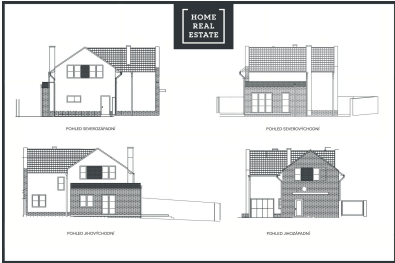

Sale house villa, 182 m2 - K rybníčku, Satalice

**HOME
REAL
ESTATE**

ID	36543
Offer	Sale
Group	Villa
Furnished	Furnished
Location	K rybníčku
Usable area	182 m ²
City	Prague
District	Satalice
City district	Satalice