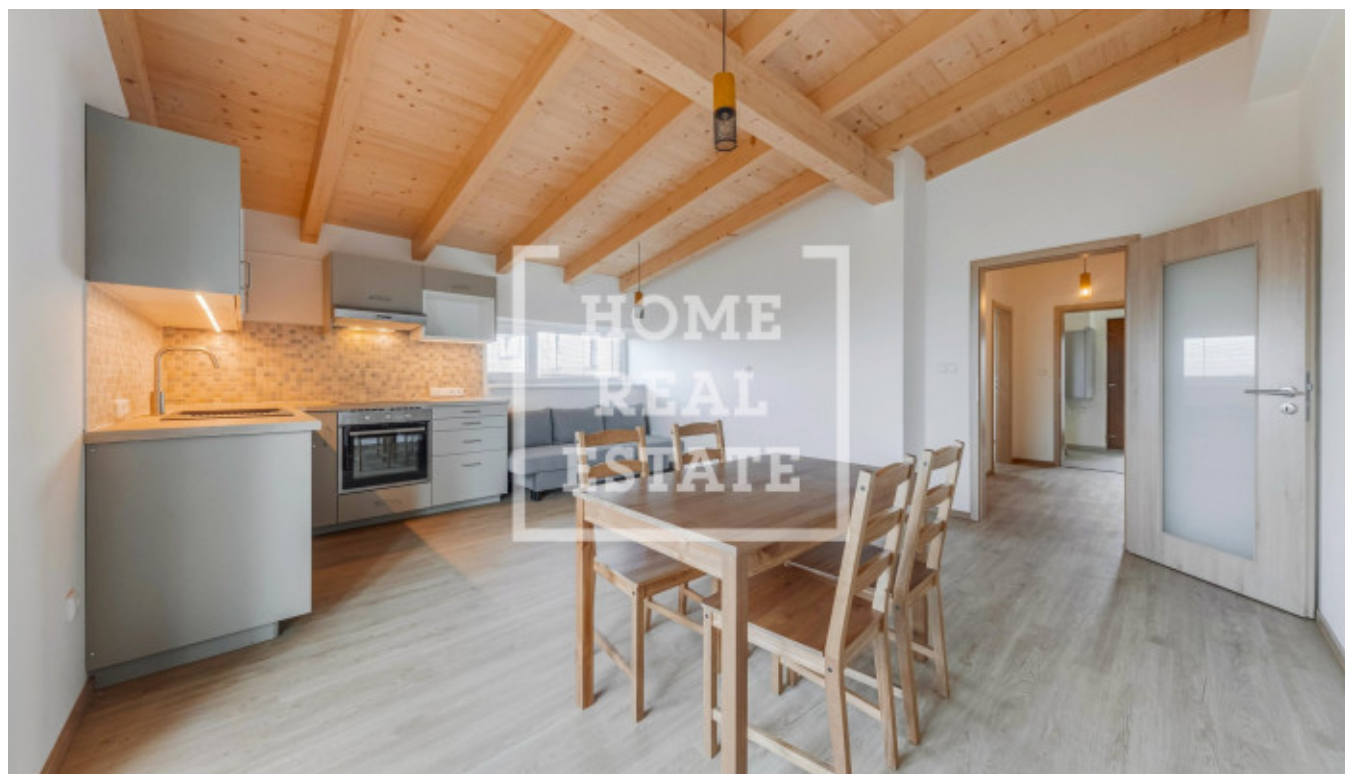

Rent house family, 160 m² - Na Výsluní, Strančice

ID	36541	Offer	Rental
Group	Family	Furnished	Furnished
Location	Na Výsluní	Usable area	160 m ²
City	Strančice	District	Strančice
City district	Strančice	Status	Realized