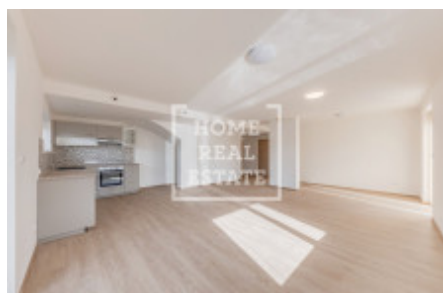

Rent house family, 160 m² - Na Výsluní, Strančice

ID	36541	Offer	Rental
Group	Family	Furnished	Furnished
Location	Na Výsluní	Usable area	160 m ²
City	Strančice	District	Strančice
City district	Strančice	Status	Realized