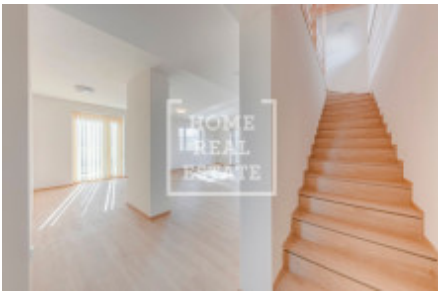

HOME
REAL
ESTATE

Rent flat 4+kk, 114 m² - Na Výsluní, Strančice