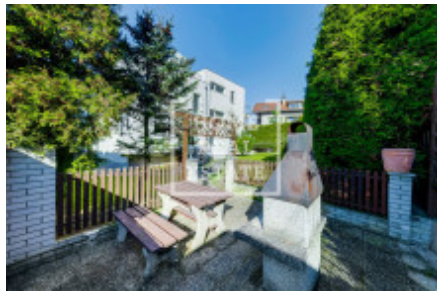

# Sale house family, 300 m<sup>2</sup> - Židlického, Lhotka

ID	<a href="#">36537</a>	Offer	Sale
Group	Family	Furnished	Partially furnished
Location	Židlického	Usable area	300 m <sup>2</sup>
Balcony	Balcony	Floor	0 - Floor
City	<a href="#">Prague</a>	District	<a href="#">Lhotka</a>
City district	<a href="#">Lhotka</a>	Status	Realized