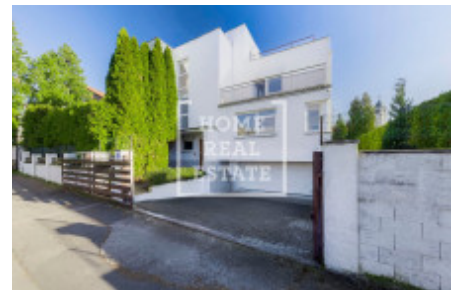

Sale house villa, 338 m² - Židlického, Lhotka

ID	36536	Price per m ²	88 610 Kč
Price	29 950 000 Kč	Offer	Sale
Group	Villa	Furnished	Partially furnished
Location	Židlického	Usable area	338 m ²
Balcony	Balcony	Floor	0 - Floor
City	Prague	District	Lhotka
City district	Lhotka	Status	On sale