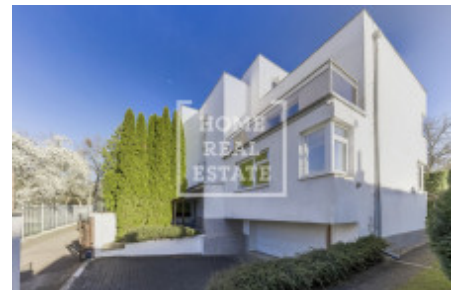

Sale house villa, 338 m2 - Židlického, Lhotka

ID	36536	Offer	Sale
Group	Villa	Furnished	Partially furnished
Location	Židlického	Usable area	338 m ²
Balcony	Balcony	Floor	0 - Floor
City	Prague	District	Lhotka
City district	Lhotka	Status	Realized