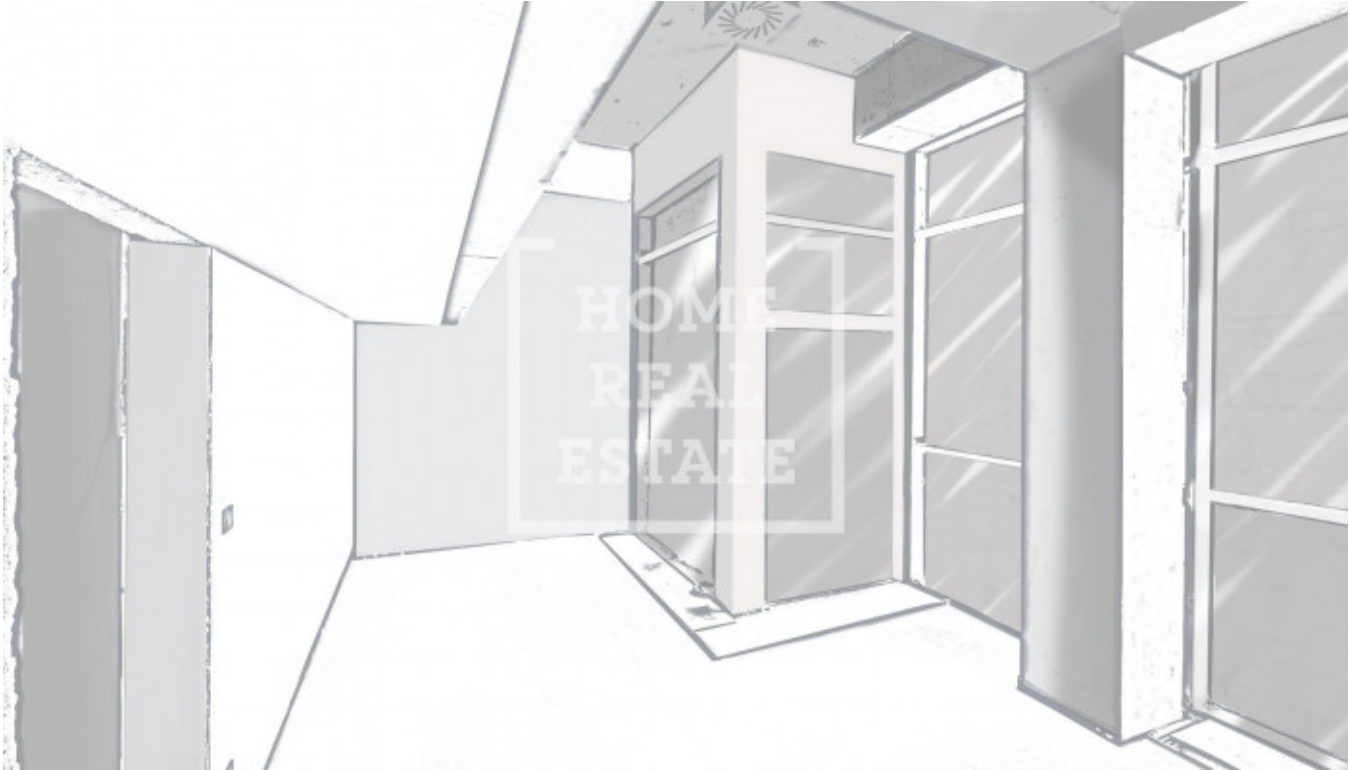

# Sale flat 2+kk, 61 m2 - Pod vinicí, Modřany

ID	<a href="#">36535</a>	Offer	Sale
Group	2+kk	Location	Pod vinicí
Ownership	Personal	Usable area	61 m <sup>2</sup>
Balcony	Balcony	Floor	4 - Floor
City	<a href="#">Prague</a>	District	<a href="#">Modřany</a>
City district	<a href="#">Modřany</a>	Status	Realized