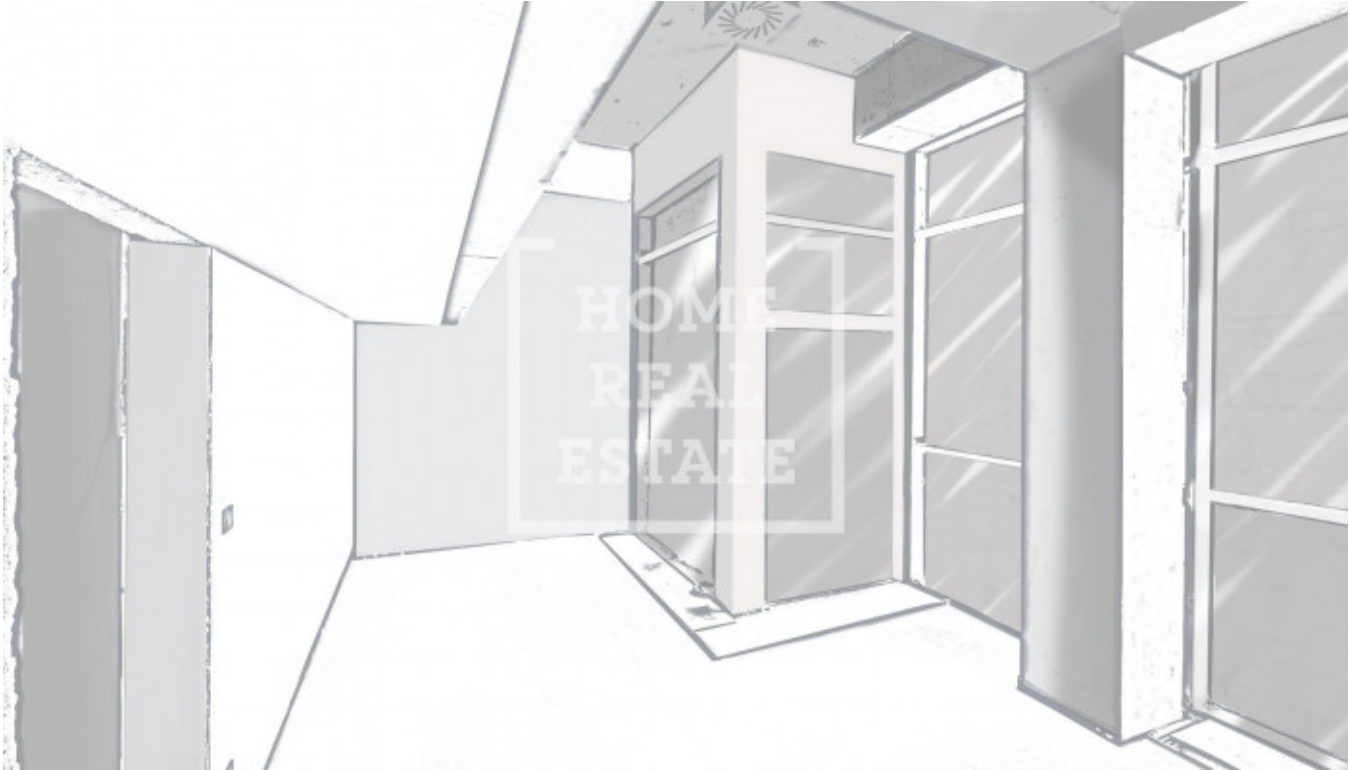

Sale flat 2+kk, 61 m2 - Pod vinicí, Modřany

ID	36535	Offer	Sale
Group	2+kk	Location	Pod vinicí
Ownership	Personal	Usable area	61 m ²
Balcony	Balcony	Floor	4 - Floor
City	Prague	District	Modřany
City district	Modřany	Status	Realized