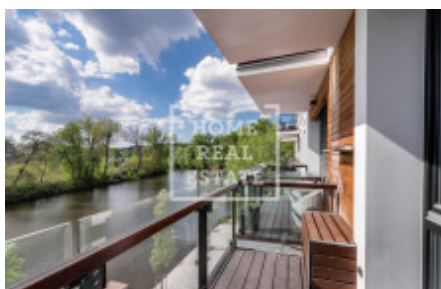

## Rent flat 3+kk, 90 m<sup>2</sup> - Voctářova, Libeň

ID	<a href="#">36532</a>	Offer	Rental
Group	3+kk	Furnished	Furnished
Location	Voctářova	Ownership	Personal
Usable area	90 m <sup>2</sup>	City	<a href="#">Prague</a>
District	<a href="#">Libeň</a>	City district	<a href="#">Libeň</a>
Status	Realized		