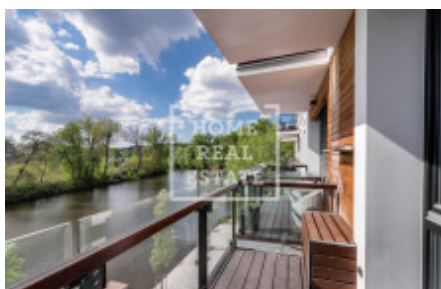

HOME
REAL
ESTATE

Rent flat 3+kk, 90 m² - Voctářova, Libeň

ID	36532	Offer	Rental
Group	3+kk	Furnished	Furnished
Location	Voctářova	Ownership	Personal
Usable area	90 m²	City	Prague
District	Libeň	City district	Libeň
Status	Realized