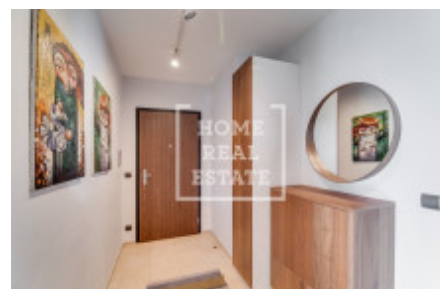

HOME
REAL
ESTATE

Rent flat 3+kk, 90 m² - Voctářova, Libeň

ID	36532	Offer	Rental
Group	3+kk	Furnished	Furnished
Location	Voctářova	Ownership	Personal
Usable area	90 m²	City	Prague
District	Libeň	City district	Libeň
Status	Realized