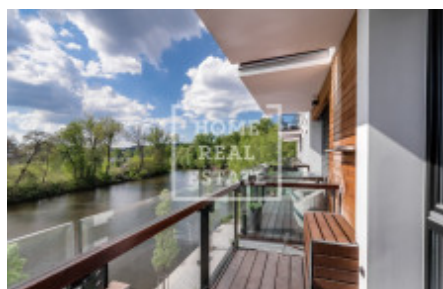

HOME
REAL
ESTATE

Rent flat 3+kk, 90 m² - Voctářova, Libeň

ID	36532	Offer	Rental
Group	3+kk	Furnished	Furnished
Location	Voctářova	Ownership	Personal
Usable area	90 m ²	City	Prague
District	Libeň	City district	Libeň
Status	Realized		