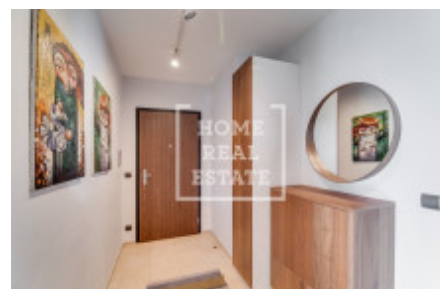

## Rent flat 3+kk, 90 m<sup>2</sup> - Voctářova, Libeň

ID	<a href="#">36532</a>	Offer	Rental
Group	3+kk	Furnished	Furnished
Location	Voctářova	Ownership	Personal
Usable area	90 m <sup>2</sup>	City	<a href="#">Prague</a>
District	<a href="#">Libeň</a>	City district	<a href="#">Libeň</a>
Status	Realized		