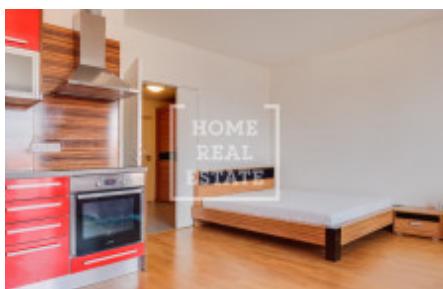

HOME
REAL
ESTATE

Rent flat 1+kk, 45 m² - Švédská, Smíchov

ID	36531	Offer	Rental
Group	1+kk	Furnished	Furnished
Location	Švédská	Ownership	Personal
Usable area	45 m ²	Floor	5 - Floor
City	Prague	District	Smíchov
City district	Smíchov	Status	Realized