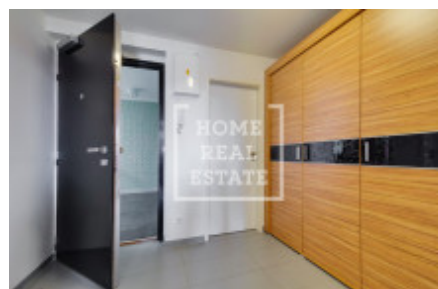

HOME
REAL
ESTATE

Rent flat 1+kk, 45 m² - Švédská, Smíchov

ID	36531	Offer	Rental
Group	1+kk	Furnished	Furnished
Location	Švédská	Ownership	Personal
Usable area	45 m ²	Floor	5 - Floor
City	Prague	District	Smíchov
City district	Smíchov	Status	Realized