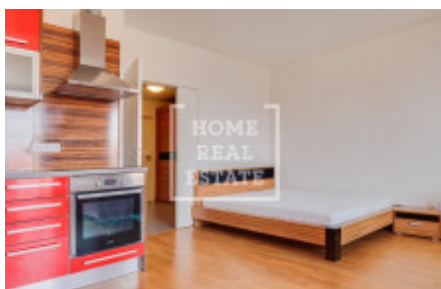

HOME
REAL
ESTATE

Rent flat 1+kk, 45 m² - Švédská, Smíchov

ID	36531	Offer	Rental
Group	1+kk	Furnished	Furnished
Location	Švédská	Ownership	Personal
Usable area	45 m ²	Floor	5 - Floor
City	Prague	District	Smíchov
City district	Smíchov	Status	Realized