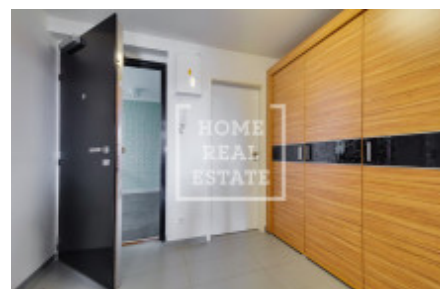

HOME
REAL
ESTATE

Rent flat 1+kk, 45 m² - Švédská, Smíchov

ID	36531	Offer	Rental
Group	1+kk	Furnished	Furnished
Location	Švédská	Ownership	Personal
Usable area	45 m ²	Floor	5 - Floor
City	Prague	District	Smíchov
City district	Smíchov	Status	Realized