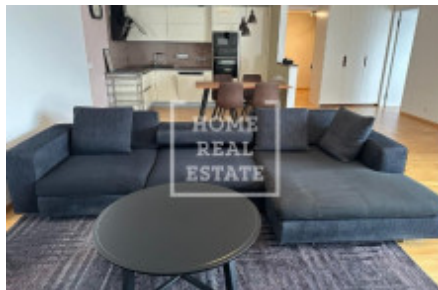

HOME
REAL
ESTATE

Rent flat 2+kk, 100 m² - Holečkova, Smíchov

ID	36524	Offer	Rental
Group	2+kk	Location	Holečkova
Ownership	Personal	Usable area	100 m ²
Balcony	Balcony	Floor	4 - Floor
City	Prague	District	Smíchov
City district	Košíře	Status	Realized