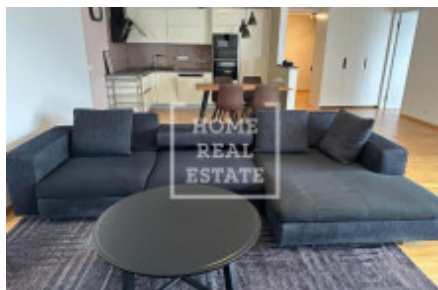

Rent flat 2+kk, 100 m2 - Holečkova, Smíchov

ID	36524	Offer	Rental
Group	2+kk	Location	Holečkova
Ownership	Personal	Usable area	100 m ²
Balcony	Balcony	Floor	4 - Floor
City	Prague	District	Smíchov
City district	Košíře	Status	Realized