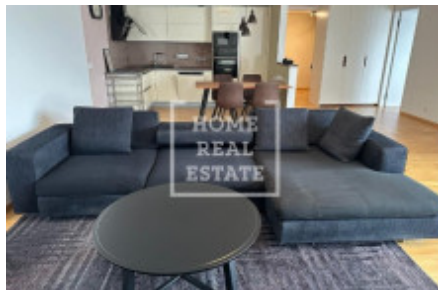

HOME
REAL
ESTATE

Rent flat 2+kk, 100 m² - Holečkova, Smíchov

ID	36524	Offer	Rental
Group	2+kk	Location	Holečkova
Ownership	Personal	Usable area	100 m²
Balcony	Balcony	Floor	4 - Floor
City	Prague	District	Smíchov
City district	Košíře	Status	Realized