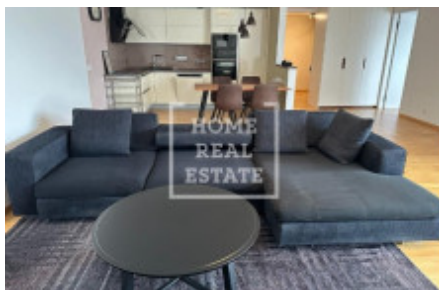

## Rent flat 2+kk, 100 m<sup>2</sup> - Holečkova, Smíchov

ID	<a href="#">36524</a>	Offer	Rental
Group	2+kk	Location	Holečkova
Ownership	Personal	Usable area	100 m <sup>2</sup>
Balcony	Balcony	Floor	4 - Floor
City	<a href="#">Prague</a>	District	<a href="#">Smíchov</a>
City district	<a href="#">Košíře</a>	Status	Realized