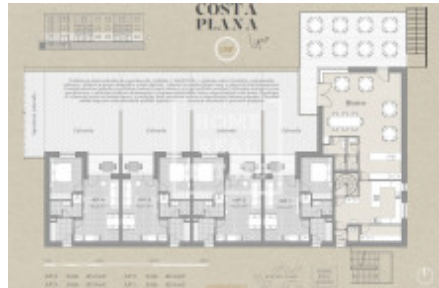

## Rent commercial restaurant, 100 m<sup>2</sup>

ID	<a href="#">36518</a>	Price per m <sup>2</sup>	300 Kč
Price	30 000 Kč	Offer	Rental
Group	Restaurant	Furnished	Furnished
Usable area	100 m <sup>2</sup>	City	<a href="#">Lipno nad Vltavou</a>
Status	On sale		