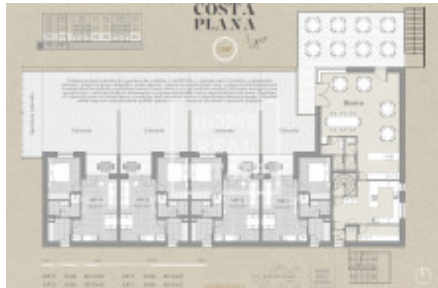

Rent commercial restaurant, 100 m²

ID	36518	Price per m ²	300 Kč
Price	30 000 Kč	Offer	Rental
Group	Restaurant	Furnished	Furnished
Usable area	100 m ²	City	Lipno nad Vltavou
Status	On sale		