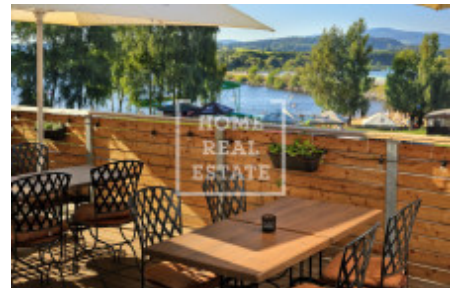

## Rent commercial restaurant, 100 m<sup>2</sup>, Černá v Pošumaví

ID	<a href="#">36518</a>	Price per m <sup>2</sup>	300 Kč
Price	30 000 Kč	Offer	Rental
Group	Restaurant	Furnished	Furnished
Usable area	100 m <sup>2</sup>	Floor	1 - Floor
City	<a href="#">Černá v Pošumaví</a>	District	<a href="#">Černá v Pošumaví</a>
Status	On sale		