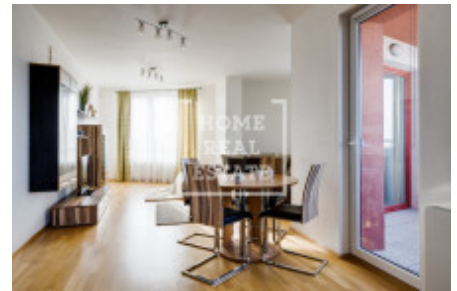

Rent flat 3+kk, 93 m² - Tlumačovská, Stodůlky

ID	36517	Offer	Rental
Group	3+kk	Furnished	Furnished
Location	Tlumačovská	Ownership	Personal
Usable area	93 m ²	Balcony	Balcony
Floor	3 - Floor	City	Prague
District	Stodůlky	City district	Stodůlky
Status	Realized		