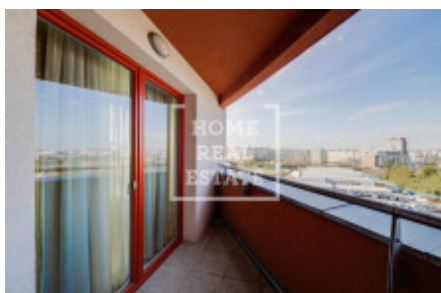

Rent flat 3+kk, 93 m² - Tlumačovská, Stodůlky

ID	36517	Offer	Rental
Group	3+kk	Furnished	Furnished
Location	Tlumačovská	Ownership	Personal
Usable area	93 m ²	Balcony	Balcony
Floor	3 - Floor	City	Prague
District	Stodůlky	City district	Stodůlky
Status	Realized		