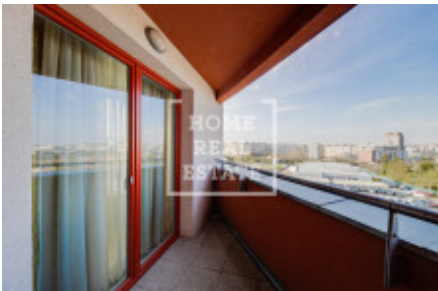

Rent flat 3+kk, 93 m² - Tlumačovská, Stodůlky

ID	36517	Offer	Rental
Group	3+kk	Furnished	Furnished
Location	Tlumačovská	Ownership	Personal
Usable area	93 m ²	Balcony	Balcony
Floor	3 - Floor	City	Prague
District	Stodůlky	City district	Stodůlky
Status	Realized		