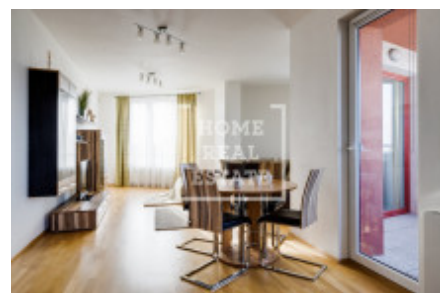

Rent flat 3+kk, 93 m² - Tlumačovská, Stodůlky

ID	36517	Offer	Rental
Group	3+kk	Furnished	Furnished
Location	Tlumačovská	Ownership	Personal
Usable area	93 m ²	Balcony	Balcony
Floor	3 - Floor	City	Prague
District	Stodůlky	City district	Stodůlky
Status	Realized		