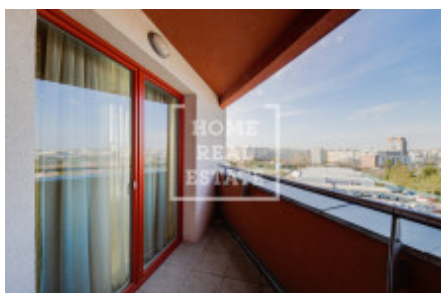

Rent flat 3+kk, 93 m2 - Tlumačovská, Stodůlky

ID	36517	Offer	Rental
Group	3+kk	Furnished	Furnished
Location	Tlumačovská	Ownership	Personal
Usable area	93 m ²	Balcony	Balcony
Floor	3 - Floor	City	Prague
District	Stodůlky	City district	Stodůlky
Status	Realized		