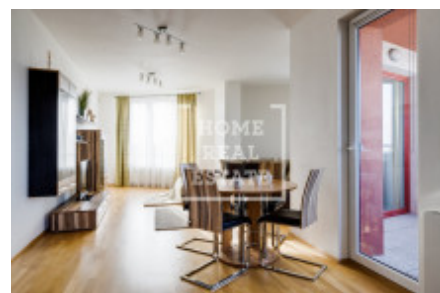

Rent flat 3+kk, 93 m2 - Tlumačovská, Stodůlky

ID	36517	Offer	Rental
Group	3+kk	Furnished	Furnished
Location	Tlumačovská	Ownership	Personal
Usable area	93 m ²	Balcony	Balcony
Floor	3 - Floor	City	Prague
District	Stodůlky	City district	Stodůlky
Status	Realized		