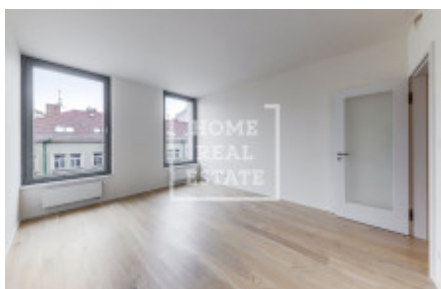

## Sale flat 1+kk, 29 m<sup>2</sup> - Nádražní, Smíchov

ID	<a href="#">36515</a>	Offer	Sale
Group	1+kk	Furnished	Partially furnished
Location	Nádražní	Ownership	Personal
Usable area	29 m <sup>2</sup>	Floor	4 - Floor
City	<a href="#">Prague</a>	District	<a href="#">Smíchov</a>
City district	<a href="#">Smíchov</a>	Status	Realized