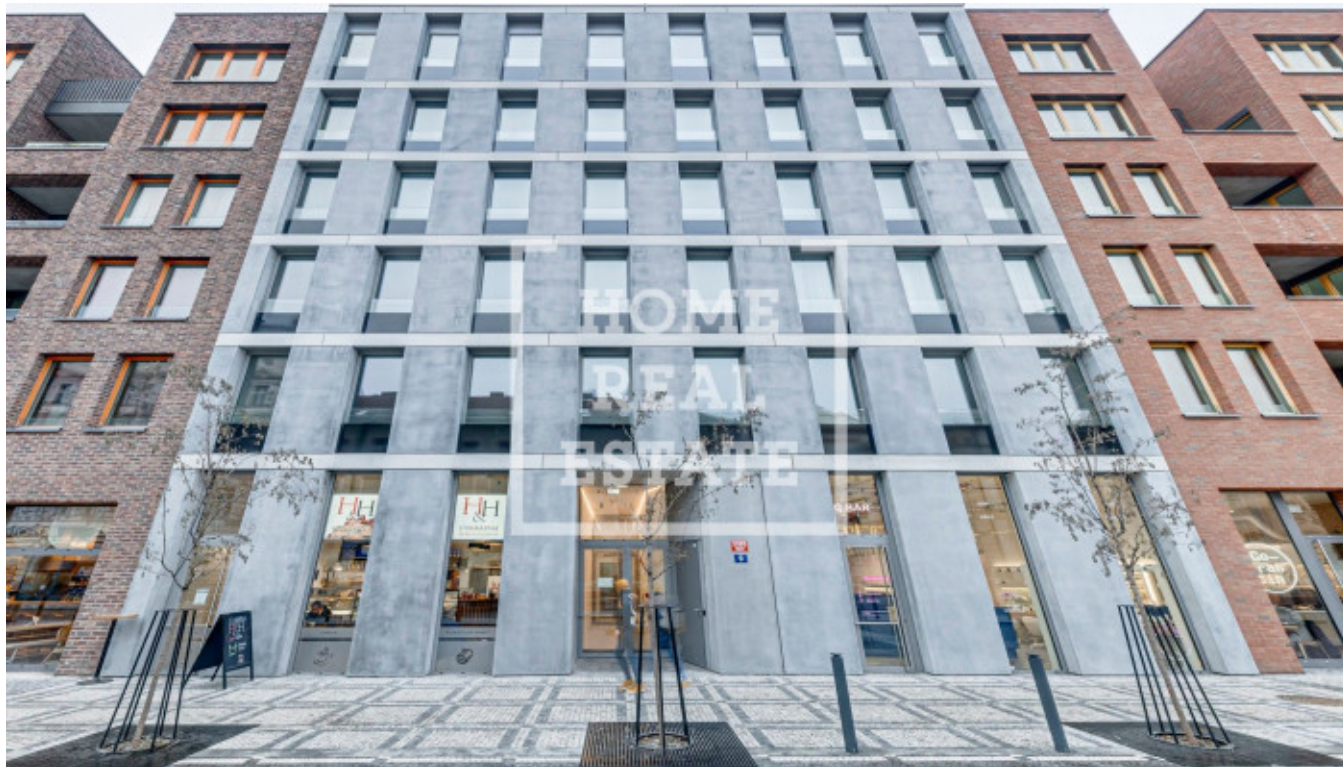

## Sale flat 1+kk, 29 m<sup>2</sup> - Nádražní, Smíchov

ID	<a href="#">36515</a>	Offer	Sale
Group	1+kk	Furnished	Partially furnished
Location	Nádražní	Ownership	Personal
Usable area	29 m <sup>2</sup>	Floor	4 - Floor
City	<a href="#">Prague</a>	District	<a href="#">Smíchov</a>
City district	<a href="#">Smíchov</a>	Status	Realized