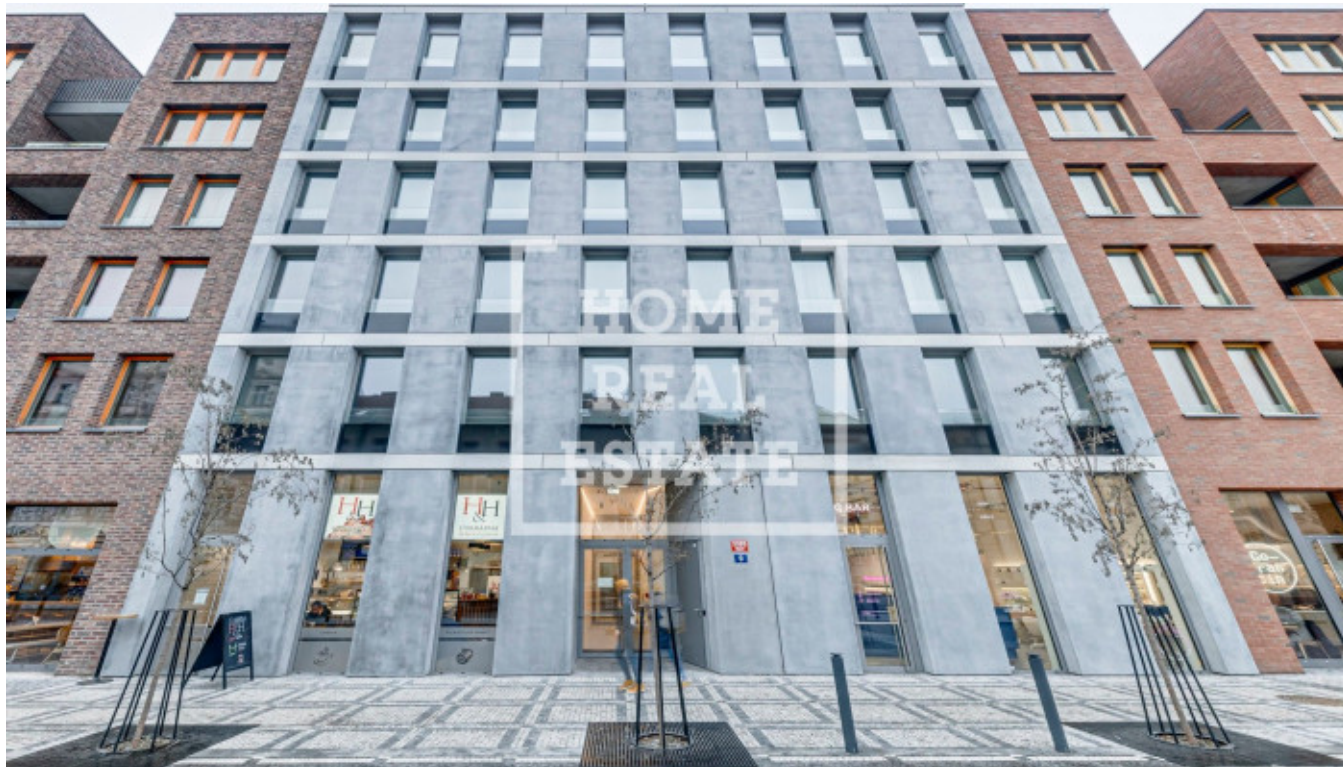

HOME
REAL
ESTATE

Sale flat 1+kk, 29 m² - Nádražní, Smíchov

ID	36515	Offer	Sale
Group	1+kk	Furnished	Partially furnished
Location	Nádražní	Ownership	Personal
Usable area	29 m²	Floor	4 - Floor
City	Prague	District	Smíchov
City district	Smíchov	Status	Realized