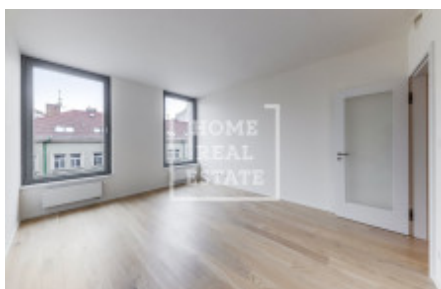

HOME
REAL
ESTATE

Sale flat 1+kk, 29 m² - Nádražní, Smíchov

ID	36515	Offer	Sale
Group	1+kk	Furnished	Partially furnished
Location	Nádražní	Ownership	Personal
Usable area	29 m ²	Floor	4 - Floor
City	Prague	District	Smíchov
City district	Smíchov	Status	Realized