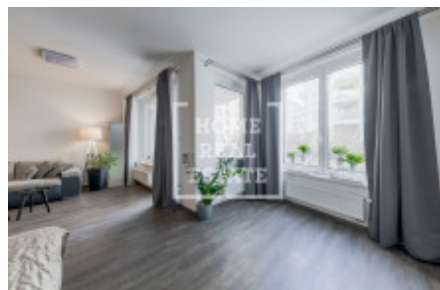

## Sale flat 2+kk, 52 m2 - Ferrariho, Stodůlky

|             |                        |           |                          |
|-------------|------------------------|-----------|--------------------------|
| ID          | <a href="#">36514</a>  | Offer     | Sale                     |
| Group       | 2+kk                   | Furnished | unfurnished              |
| Location    | Ferrariho              | Ownership | Personal                 |
| Usable area | 52 m <sup>2</sup>      | Floor     | 1 - Floor                |
| City        | <a href="#">Prague</a> | District  | <a href="#">Stodůlky</a> |
| Status      | Realized               |           |                          |