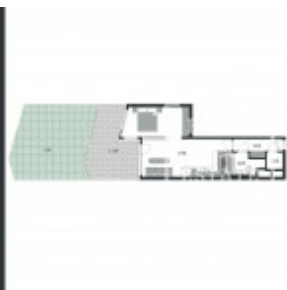

## Sale flat 2+kk, 52 m2 - Ferrariho, Stodůlky

|             |                        |           |                          |
|-------------|------------------------|-----------|--------------------------|
| ID          | <a href="#">36514</a>  | Offer     | Sale                     |
| Group       | 2+kk                   | Furnished | unfurnished              |
| Location    | Ferrariho              | Ownership | Personal                 |
| Usable area | 52 m <sup>2</sup>      | Floor     | 1 - Floor                |
| City        | <a href="#">Prague</a> | District  | <a href="#">Stodůlky</a> |
| Status      | Realized               |           |                          |