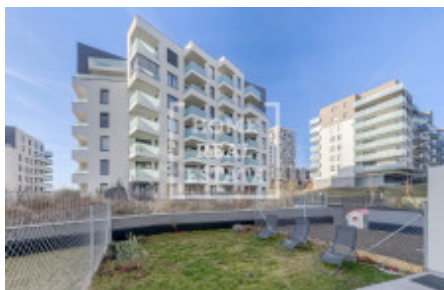

## Sale flat 2+kk, 52 m2 - Ferrariho, Stodůlky

|             |                        |           |                          |
|-------------|------------------------|-----------|--------------------------|
| ID          | <a href="#">36514</a>  | Offer     | Sale                     |
| Group       | 2+kk                   | Furnished | unfurnished              |
| Location    | Ferrariho              | Ownership | Personal                 |
| Usable area | 52 m <sup>2</sup>      | Floor     | 1 - Floor                |
| City        | <a href="#">Prague</a> | District  | <a href="#">Stodůlky</a> |
| Status      | Realized               |           |                          |