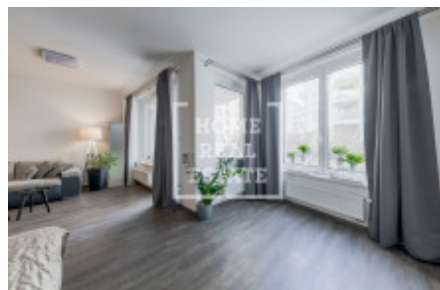

Sale flat 2+kk, 52 m2 - Ferrariho, Stodůlky

ID	36514	Offer	Sale
Group	2+kk	Furnished	unfurnished
Location	Ferrariho	Ownership	Personal
Usable area	52 m ²	Floor	1 - Floor
City	Prague	District	Stodůlky
Status	Realized		