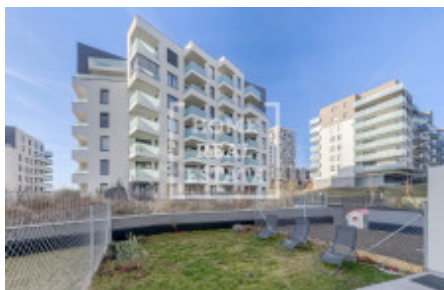

Sale flat 2+kk, 52 m2 - Ferrariho, Stodůlky

ID	36514	Offer	Sale
Group	2+kk	Furnished	unfurnished
Location	Ferrariho	Ownership	Personal
Usable area	52 m ²	Floor	1 - Floor
City	Prague	District	Stodůlky
Status	Realized		