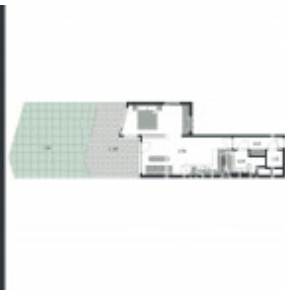

Sale flat 2+kk, 52 m2 - Ferrariho, Stodůlky

ID	36514	Offer	Sale
Group	2+kk	Furnished	unfurnished
Location	Ferrariho	Ownership	Personal
Usable area	52 m ²	Floor	1 - Floor
City	Prague	District	Stodůlky
Status	Realized		