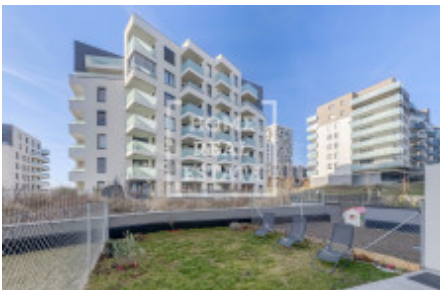

Sale flat 2+kk, 52 m2 - Ferrariho, Stodůlky

ID	36514	Offer	Sale
Group	2+kk	Furnished	unfurnished
Location	Ferrariho	Ownership	Personal
Usable area	52 m ²	Floor	1 - Floor
City	Prague	District	Stodůlky
Status	Realized		