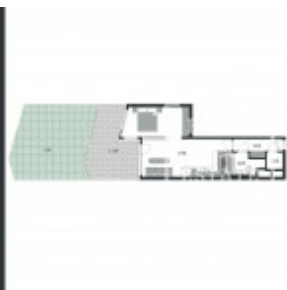

Sale flat 2+kk, 52 m2 - Ferrariho, Stodůlky

ID	36514	Offer	Sale
Group	2+kk	Furnished	unfurnished
Location	Ferrariho	Ownership	Personal
Usable area	52 m ²	Floor	1 - Floor
City	Prague	District	Stodůlky
Status	Realized		