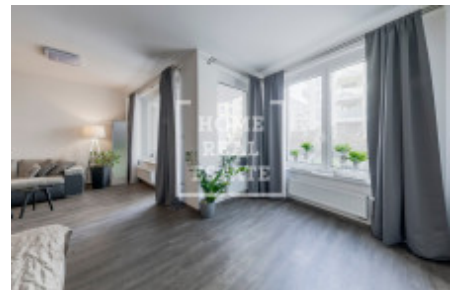

Sale flat 2+kk, 52 m2 - Ferrariho, Stodůlky

ID	36514	Offer	Sale
Group	2+kk	Furnished	unfurnished
Location	Ferrariho	Ownership	Personal
Usable area	52 m ²	Floor	1 - Floor
City	Prague	District	Stodůlky
Status	Realized		