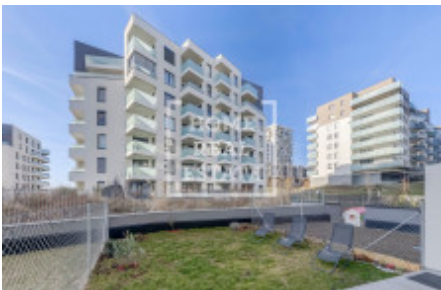

Sale flat 2+kk, 52 m2 - Ferrariho, Stodůlky

ID	36514	Offer	Sale
Group	2+kk	Furnished	unfurnished
Location	Ferrariho	Ownership	Personal
Usable area	52 m ²	Floor	1 - Floor
City	Prague	District	Stodůlky
Status	Realized		