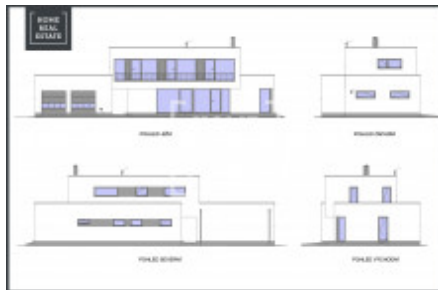

Sale land housing - Na Borech,

ID	36512	Offer	Sale
Group	Housing	Location	Na Borech
Floor	0 - Floor	City	Vysoký Újezd
Status	Realized		