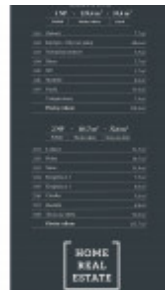

Sale house villa, 231 m2 - Na Borech,

| | | | |
|-------------|------------------------------|----------|-----------|
| ID | 36507 | Offer | Sale |
| Group | Villa | Location | Na Borech |
| Usable area | 231 m ² | Floor | 0 - Floor |
| City | Vysoký Újezd | Status | Realized |