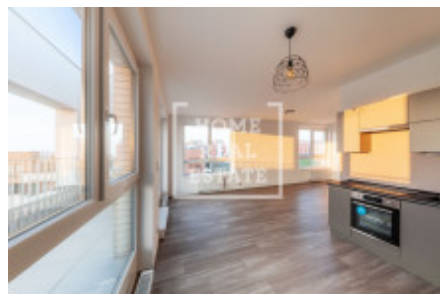

Sale flat 3+kk, 72 m² - Františka Jansy, Dolní Měcholupy

ID	36506	Offer	Sale
Group	3+kk	Furnished	unfurnished
Location	Františka Jansy	Ownership	Cooperative
Usable area	72 m ²	Balcony	Balcony
Floor	5 - Floor	City	Prague
District	Dolní Měcholupy	City district	Dolní Měcholupy
Status	Realized		